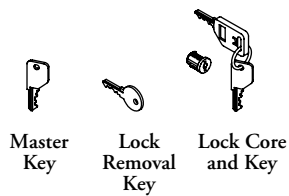

K
Lock and Keys

WHAT'S INCLUDED

Style M: 1 Master Key.

Style R: 1 Lock Removal Key.

Style C: 1 Lock Core and Keys.

NOTES

The Master Key unlocks any storage unit.

The Lock Removal Key removes lock cores from storage units.

Lock Cores and Keys are replacements for those currently installed.

PRODUCT OPTIONS

Style
M Master Key
R Lock Removal Key
C Lock Core and Key

SAMPLE ORDER CODE

K C

STYLE	PRICING
M	7
R	7
C	29