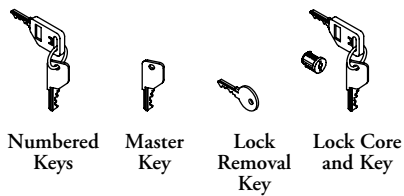

**K**  
**Lock and Keys**

**WHAT'S INCLUDED**

Style K: 2 Keys (1 package) with number as specified, on a ring. 1 of the keys has a jacket.

Style M: 1 Master Key.

Style R: 1 Lock Removal Key.

Style C: 1 Lock Core and Keys.

**NOTES**

The Numbered Keys are additional or replacement keys.

The Master Key unlocks any storage unit.

The Lock Removal Key removes lock cores from storage units.

Lock Cores and Keys are replacements for those currently installed.