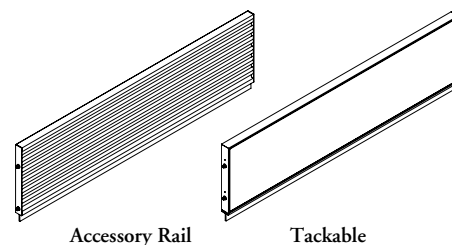

The Privacy Angle – Insert works with the privacy angles to facilitate organization of space.

WHAT'S INCLUDED

1 insert and attachment hardware.

NOTES

Privacy Angle Inserts work with Privacy Angles (UMSP) to support Personal Organizers (PAX) to provide a tackable fabric surface.

**UMSI
Privacy Angle – Insert**

PRODUCT OPTIONS

Style	Width	Screen Finish (If Applicable)	Accessory Rail Finish
T Tackable	36, 48	Fabric	Foundation
R Accessory Rail			Mica AC Clear Anodized

SAMPLE ORDER CODE