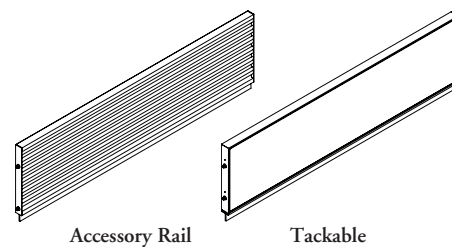

The Privacy Angle – Insert works with the privacy angles to facilitate organization of space.

WHAT'S INCLUDED

1 insert and attachment hardware.

NOTES

Privacy Angle Inserts work with Privacy Angles (UMSP) to support Personal Organizers (PAX) to provide a tackable fabric surface.

**UMSI
Privacy Angle – Insert**

PRODUCT OPTIONS

Style	Width	Screen Finish (If Applicable)	Accessory Rail Finish
T Tackable	36, 48	Fabric	Foundation
R Accessory Rail			Mica AC Clear Anodized

SAMPLE ORDER CODE

UMSI R	48		AC
---------------	-----------	--	-----------

**DIMENSIONS
INCHES / MM**

W
36 / 914
48 / 1219

W
36 / 914
48 / 1219

PRICING

Accessory Rail (R)								
	Foundation / Mica		Clear Anodized					
	328	342						
	380	391						
Tackable (T)								
Fabric A/COM	Gr. 1	Gr. 2	Gr. 3	Gr. 4	Gr. 5	Gr. 6	Gr. 7	
279	290	299	319	336	348	359	369	
307	328	348	368	386	399	411	423	