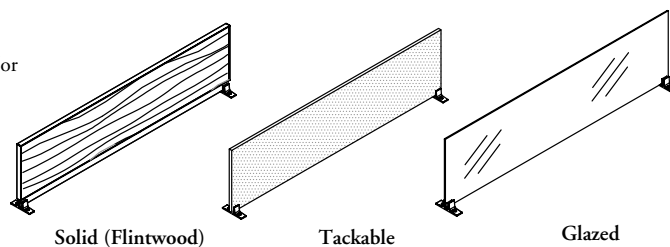

Center Screen – Casual

A Center Screen – Casual attaches to a Traverse (UMCV) to provide visual separation between work spaces.

WHAT'S INCLUDED

1 screen and attachment hardware.

NOTES

Screens can be easily changed and reconfigured without tools.

Not all configurations are available as Xpress. Please see Xpress catalogue and/or specification software for details.

Frost (FT) is a single-sided etched tempered glass.

Satin (FB) is a double-sided etched tempered glass.

Glass is 6mm thick.

PRODUCT OPTIONS

Style	Length	Screen Finish
T Tackable	60, 72	Tackable
G Glazed		Panel Fabric
S Solid		Glazed
		FT Frost
		FB Satin
		Solid
		Flintwood
		Natural Veneer

SAMPLE ORDER CODE