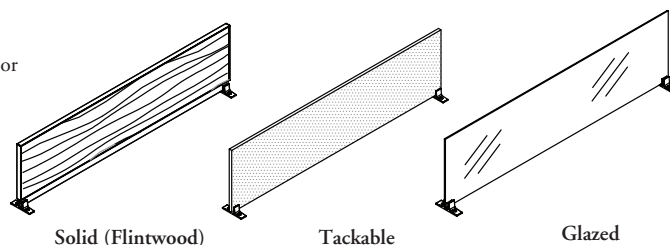

Center Screen – Casual

A Center Screen – Casual attaches to a Traverse (UMCV) to provide visual separation between work spaces.

**WHAT'S INCLUDED**

1 screen and attachment hardware.

**NOTES**

Screens can be easily changed and reconfigured without tools.

Not all configurations are available as Xpress. Please see Xpress catalogue and/or specification software for details.

Frost (FT) is a single-sided etched tempered glass.

Satin (FB) is a double-sided etched tempered glass.

Glass is 6mm thick.

**PRODUCT OPTIONS**

Style	Length	Screen Finish
T Tackable	60, 72	<b>Tackable</b> Panel Fabric
G Glazed		<b>Glazed</b> FT Frost
S Solid		<b>Solid</b> Flintwood Natural Veneer

**SAMPLE ORDER CODE**