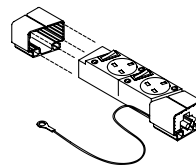

The Distribution Block redirects power distribution. The Cover Cap is a safety cover for Outlet Boxes and Distribution Blocks. The Desk-Mounting Clips attach an Outlet Box to a desk or worksurface.

WHAT'S INCLUDED

1 distribution block or 1 cover cap or 1 pair of desk-mounting clips for outlet box.

WHAT'S EXCLUDED

Outlet Box and all Interconnecting and Power Input Cables must be ordered separately.

NOTES

The Distribution Block has one male connector that directs power in and three female connectors that direct power out.

V A C

Electric Accessories

Desk-Mounted
Clips for Outlet
Box

Cover Cap

Distribution
Block

PRODUCT OPTIONS

Accessory Type		Power Option (For Distribution Block)	
EB	Distribution Block	S	Standard
EC	Cover Cap	U	UPS
B6	Desk-Mounted Clips for Outlet Box		