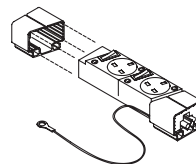

The Distribution Block redirects power distribution. The Cover Cap is a safety cover for Outlet Boxes and Distribution Blocks. The Desk-Mounting Clips attach an Outlet Box to a desk or worksurface.

WHAT'S INCLUDED

1 distribution block or 1 cover cap or 1 pair of desk-mounting clips for outlet box.

WHAT'S EXCLUDED

Outlet Box and all Interconnecting and Power Input Cables must be ordered separately.

NOTES

The Distribution Block has one male connector that directs power in and three female connectors that direct power out.

V A C
Electric Accessories

Desk-Mounted
Clips for Outlet
Box

Cover Cap

Distribution
Block

PRODUCT OPTIONS

Accessory Type		Power Option (For Distribution Block)	
EB	Distribution Block	S	Standard
EC	Cover Cap	U	UPS
B6	Desk-Mounted Clips for Outlet Box		