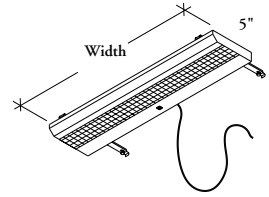

TYRQ

Slim Profile Utility Light

The Slim Profile Utility Light is clip mounted to the underside of the Overhead Cabinet (KSF) and Shelf (KSS). It provides moveable side-to-side task lighting for the worksurface.

WHAT'S INCLUDED

1 light, 1 lens cover, 1 fluorescent tube (T5), 2 mounting brackets, 2 wire management clips.

Standard Plug

Built-In Resettable Breaker

PRODUCT OPTIONS

Width	Plug Option	Product Option	Country of Installation	Finish
24, 36, 48	0 Standard 2 Built-In Resettable Breaker	0 Light Only	A Canada/U.S.A.	51 Granite (Foundation) 52 Ebony (Foundation) 74 Storm White (Foundation) 75 Latte (Foundation) 60 Platinum (Mica)

SAMPLE ORDER CODE

TYRQ 24	0	0	A	J
----------------	----------	----------	----------	----------

DIMENSIONS

W
24 / 610
36 / 914
48 / 1219

PRICING

PLUG OPTION

Standard Plug (0)	Built-In Resettable Breaker (2)
326	413
405	491
443	528