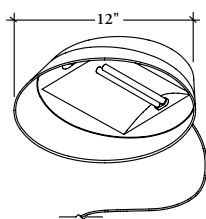

Xpress

T U

Universal Light

The Universal Light is magnetically mounted along the underside of overhead storage and provides task lighting for the worksurface.

WHAT'S INCLUDED

1 light, one 13 watt fluorescent tube (PL-S), two wire management clips.

NOTES

A built-in resettable breaker option is available for installation in Canada/U.S.A. only. The Universal Light must **not** extend beyond the face of the product it is being applied to.

When Ebony, Granite, Latte, Espresso or Bronze finish is specified for the Universal Light, the cord will be Black.

When Grey, Nevada, Storm White Platinum or Silver finish is specified, the cord will be Grey.

If country of Installation (Y) is selected, cord will come with a Wieland Connector at the end. A Power Input Cable (with plug) (VEPP) must be ordered separately.

PRODUCT OPTIONS

Configuration	Country of Installation	Finish
220 Standard Plug	A Canada/U.S.A.	Foundation
222 Built-In Resettable Breaker	G UK	7 Platinum (Mica)
	F Germany	K Silver (Mica)
	Y International	R Bronze (Mica)

SAMPLE ORDER CODE

TU 220	A	N

COUNTRY OF INSTALLATION

A
G, F, Y

PRICING

FOUNDATION

Standard Plug (220)	Built-In Resettable Breaker (222)
309	465
309	n/a

If Mica is specified, add 11