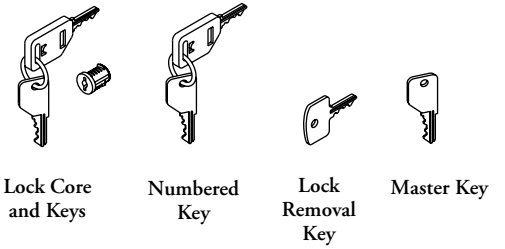

WHAT'S INCLUDED

Style K: 2 Keys (1 package) with number as specified, on a ring. (1 of the keys has a jacket)

Style M: 1 Master Key.

Style R: 1 Lock Removal Key.

Style C: 1 Lock Core and Keys.

NOTES

Numbered Keys are additional keys or a replacement keys for lost or misplaced keys.

The Master Key unlocks any storage unit.

The Lock Removal Key removes lock cores from storage units.

Lock Cores and Keys are replacements for those currently installed.

K

Lock & Keys

PRODUCT OPTIONS

Key Style
K Numbered Keys
M Master Key
R Lock Removal Key
C Lock Core and Keys