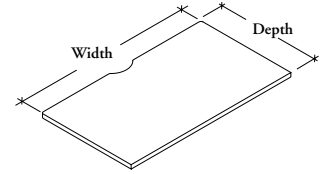

Rectangular Worksurface

The Rectangular Worksurface is panel-mounted and provides a primary or secondary surface.

WHAT'S INCLUDED

1 worksurface.

PRODUCT OPTIONS

Depth	Width (in 6" increments)	Worksurface Finish	Edge Trim Style	Edge Trim Finish
24, 30	24 - 96	Foundation Laminate Seamless Color Flintwood	8 Flat 9 Flintwood Flat K Seamless Knife G Seamless Flat E Seamless Eased	Edge Trim Colors

SAMPLE ORDER CODE

KWS 24	48	LW	8	TE
---------------	-----------	-----------	----------	-----------

DIMENSIONS INCHES / MM

D	W
24 / 610	24 / 610
24 / 610	30 / 762
24 / 610	36 / 914
24 / 610	42 / 1067
24 / 610	48 / 1219
24 / 610	54 / 1372
24 / 610	60 / 1524
24 / 610	66 / 1676
24 / 610	72 / 1829
24 / 610	84 / 2134
24 / 610	96 / 2438
30 / 762	24 / 610
30 / 762	30 / 762
30 / 762	36 / 914
30 / 762	42 / 1067
30 / 762	48 / 1219
30 / 762	54 / 1372
30 / 762	60 / 1524
30 / 762	66 / 1676
30 / 762	72 / 1829
30 / 762	84 / 2134
30 / 762	96 / 2438