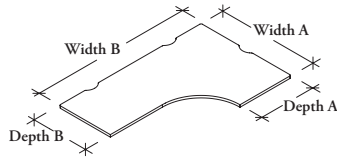

worksurfaces & countertops

Xpress

K W R R

Radius Corner Worksurface with Return

The Radius Corner Worksurface with Return is a transitional corner which provides a dedicated corner for a computer monitor and keyboard and can be connected to surfaces of different depths within the panel environment.

This worksurface must be specified as left or right. The handed end is the longer end (from the user's perspective).

Not all depth/width combinations are available. See pricing page for exact offering.

SAMPLE ORDER CODE

KWRR 24	24	48	72	R	RD	8	GR
----------------	-----------	-----------	-----------	----------	-----------	----------	-----------

DIMENSIONS INCHES

FOR MM X BY 25.4

Da	Db	Wa	Wb
24	24	36	48
24	24	36	54
24	24	36	60
24	24	36	66
24	24	36	72
24	24	36	84
24	24	36	96
24	24	42	48
24	24	42	54
24	24	42	60
24	24	42	66
24	24	42	72
24	24	42	84
24	24	42	96
24	24	48	54
24	24	48	60
24	24	48	66
24	24	48	72
24	24	48	84
24	24	48	96

Pricing is continued on the following page.

Radius Corner Worksurface
with Return (Continued)

DIMENSIONS
INCHES
FOR MM X BY 25.4

Da	Db	Wa	Wb
24	30	42	48
24	30	42	54
24	30	42	60
24	30	42	66
24	30	42	72
24	30	42	84
24	30	42	96
24	30	48	54
24	30	48	60
24	30	48	66
24	30	48	72
24	30	48	84
24	30	48	96
30	24	36	48
30	24	36	54
30	24	36	60
30	24	36	66
30	24	36	72
30	24	36	84
30	24	36	96
30	24	42	48
30	24	42	54
30	24	42	60
30	24	42	66
30	24	42	72
30	24	42	84
30	24	42	96
30	24	48	54
30	24	48	60
30	24	48	66
30	24	48	72
30	24	48	84
30	24	48	96
30	30	42	48
30	30	42	54
30	30	42	60
30	30	42	66
30	30	42	72
30	30	42	84
30	30	42	96
30	30	48	54
30	30	48	60
30	30	48	66
30	30	48	72
30	30	48	84
30	30	48	96