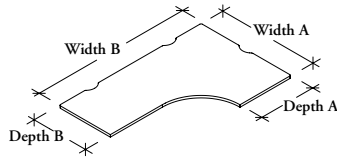

worksurfaces & countertops

Xpress

K W R R

Radius Corner Worksurface with Return

The Radius Corner Worksurface with Return is a transitional corner which provides a dedicated corner for a computer monitor and keyboard and can be connected to surfaces of different depths within the panel environment.

WHAT'S INCLUDED

1 worksurface, 1 worksurface supporting wire tray (where required).

NOTES

All Radius Corner Worksurfaces with Return with a Width 'A' larger than 48" include a worksurface supporting wire tray for additional support.

This worksurface must be specified as left or right. The handed end is the longer end (from the user's perspective).

Not all depth/width combinations are available. See pricing page for exact offering.

SAMPLE ORDER CODE

KWRR 24	24	48	72	R	RD	8	GR
----------------	-----------	-----------	-----------	----------	-----------	----------	-----------

380

DIMENSIONS INCHES FOR MM X BY 25.4

Da	Db	Wa	Wb
24	24	36	48
24	24	36	54
24	24	36	60
24	24	36	66
24	24	36	72
24	24	36	84
24	24	36	96
24	24	42	48
24	24	42	54
24	24	42	60
24	24	42	66
24	24	42	72
24	24	42	84
24	24	42	96
24	24	48	54
24	24	48	60
24	24	48	66
24	24	48	72
24	24	48	84
24	24	48	96