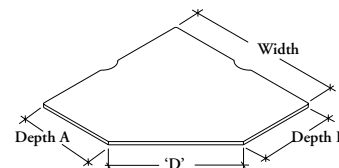

NOTES

All Seamless Color Worksurfaces with widths greater than 48" will be accompanied by an adjustable support beam.

All Standard Corner Worksurfaces with a width larger than 48" include a worksurface supporting wire tray for additional support.

Can be specified to provide a depth transition from the two adjacent worksurfaces (e.g. 24" depth to 30" depth or vice versa).

Not all depth/width combinations are available. See pricing for exact offering.