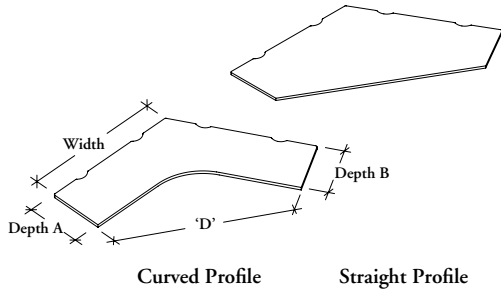

worksurfaces & countertops

K W P G

Standard Pentagon Worksurface

The Standard Pentagon Worksurface is a panel-mounted worksurface for use in 120° corners and is available with a curved user edge or a straight user edge ideal for the application of keyboard supports.

WHAT'S INCLUDED

1 worksurface.

NOTES

Not all depth/width combinations are available. See pricing page for exact offering.

PRODUCT OPTIONS

User Edge Profile	Depth A	Width (in 6" increments)	Depth B	Worksurface Finish	Edge Trim Style	Edge Trim Finish
S Straight	19, 24, 30	36 - 60	19, 24, 30	Foundation Laminate Flintwood Seamless Color	8 Flat	Edge Trim Colors
C Curved					9 Flintwood Flat	
					K Seamless Knife	
					G Seamless Flat	
					E Seamless Eased	

SAMPLE ORDER CODE

KWPG S	24	36	19	FX	9	GR
---------------	-----------	-----------	-----------	-----------	----------	-----------

384

DIMENSIONS INCHES / MM

Da	W	Db
19 / 483	36 / 914	19 / 483
19 / 483	36 / 914	24 / 610
19 / 483	42 / 1067	19 / 483
19 / 483	42 / 1067	24 / 610
19 / 483	48 / 1219	24 / 610
24 / 610	36 / 914	19 / 483
24 / 610	36 / 914	24 / 610
24 / 610	36 / 914	30 / 762
24 / 610	42 / 1067	19 / 483
24 / 610	42 / 1067	24 / 610
24 / 610	42 / 1067	30 / 762
24 / 610	48 / 1219	19 / 483
24 / 610	48 / 1219	24 / 610
24 / 610	48 / 1219	30 / 762
24 / 610	54 / 1372	24 / 610
24 / 610	60 / 1524	24 / 610
30 / 762	36 / 914	24 / 610
30 / 762	36 / 914	30 / 762
30 / 762	42 / 1067	24 / 610
30 / 762	42 / 1067	30 / 762
30 / 762	48 / 1219	24 / 610
30 / 762	48 / 1219	30 / 762

OTHER DIMENSIONS

'D'
43 / 1092
41 / 1041
54 / 1372
51 / 1295
62 / 1575
41 / 1041
38 / 965
36 / 914
51 / 1295
49 / 1245
46 / 1168
62 / 1575
59 / 1499
56 / 1422
69 / 1753
80 / 2032
36 / 914
32 / 813
46 / 1168
43 / 1092
56 / 1422
53 / 1346
63 / 1600
74 / 1880