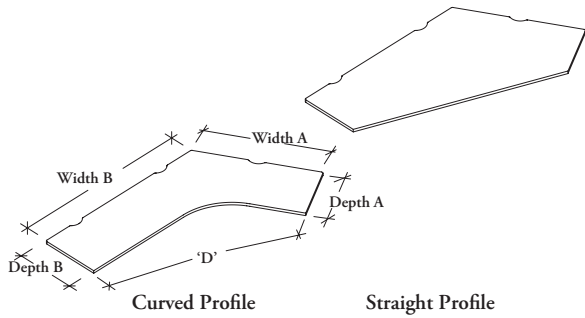

worksurfaces & countertops

KWPE

Extended Pentagon Worksurface

The Extended Pentagon Worksurface is a panel-mounted worksurface for use in 120° corners.

WHAT'S INCLUDED

1 worksurface.

NOTES

The worksurface must be specified left or right (The handed end is the longer end from the users perspective).

PRODUCT OPTIONS

User Edge Profiles	Depth A	Depth B	Width A	Width B (in 6" increments)	Orientation	Worksurface Finish	Edge Trim Style	Edge Trim Finish
S Straight	24, 30	24, 30	36, 42, 48	48 - 72	L Left Handed (Shown)	Foundation Laminata	8 Flat	Edge Trim Colors
C Curved					R Right Handed	Flintwood	9 Flintwood Flat	

SAMPLE ORDER CODE

KWPE C	24	24	36	48	L	FX	9	GR
---------------	-----------	-----------	-----------	-----------	----------	-----------	----------	-----------

DIMENSIONS

INCHES
FOR MM X BY 25.4

Da	Db	Wa	Wb
24	24	36	48
24	24	36	54
24	24	36	60
24	24	36	66
24	24	36	72
24	24	42	48
24	24	42	54
24	24	42	60
24	24	42	66
24	24	42	72
24	24	48	54
24	24	48	60
24	24	48	66
24	24	48	72
24	30	36	48
24	30	36	54
24	30	36	60
24	30	36	66
24	30	36	72