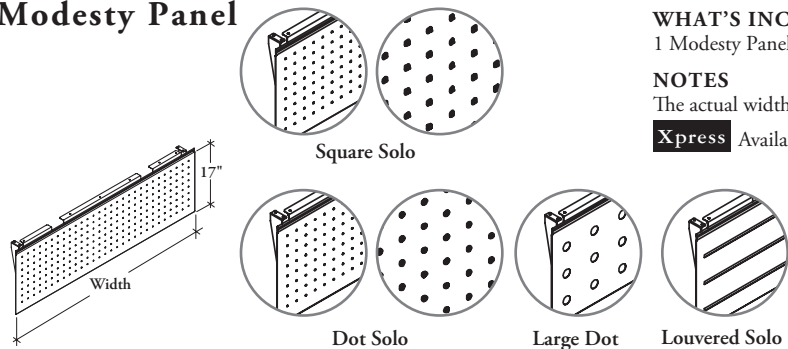

worksurface supports & accessories

Xpress

K W M P

Modesty Panel

The Modesty Panel provides seated privacy to semi-supported worksurfaces and has an integral wire management tray for easy wire flow and increased worksurface stability.

WHAT'S INCLUDED

1 Modesty Panel and mounting hardware.

NOTES

The actual width is 12" less than nominal.

Xpress Available through *Teknion's Xpress Program*.

PRODUCT OPTIONS

Style	Pattern	Height	Width (in 6" increments)	Finish
E Embossed	201 Square Solo	17	48 - 72	Foundation Mica
N Solid	305 Louvered Solo			
	401 Dot Solo			
	402 Large Dot			

SAMPLE ORDER CODE

KWMP E	401	17	48	E

DIMENSIONS INCHES / MM

W
48 / 1219
54 / 1372
60 / 1524
66 / 1676
72 / 1829

PRICING

	Foundation	Mica
	334	372
	350	383
	374	411
	404	441
	428	471