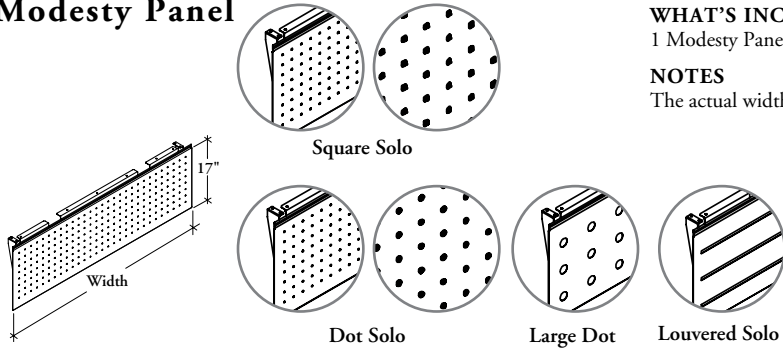

## Modesty Panel

The Modesty Panel provides seated privacy to semi-supported worksurfaces and has an integral wire management tray for easy wire flow and increased worksurface stability.

**WHAT'S INCLUDED**

1 Modesty Panel and mounting hardware.

**NOTES**

The actual width is 12" less than nominal.

**PRODUCT OPTIONS**

Style	Pattern	Height	Width (in 6" increments)	Finish
E Embossed	<b>201</b> Square Solo	17	48 - 72	Foundation Mica
N Solid	<b>305</b> Louvered Solo			
	<b>401</b> Dot Solo			
	<b>402</b> Large Dot			