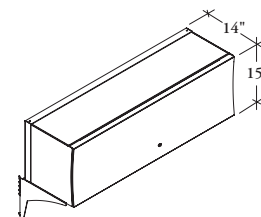

Xpress

K S U

Overhead Upmount

The Overhead Upmount is a panel-mounted on-module lockable storage unit for lower height panels.

WHAT'S INCLUDED

1 cabinet, upmount brackets, lock and keys (optional).

NOTES

The Overhead Cabinets must be hung on-module.

Xpress Available through *Teknion's Xpress Program*.

PRODUCT OPTIONS

Depth	Width (in 6" increments)	Case & Door Finish	Lock Option	Key Style	Motion Control Mechanism
14	24 - 60	Foundation	1 With Lock	K Keyed Alike	1 With Mechanisms
		Mica	2 Without Lock	R Keyed Randomly	2 Without Mechanisms

SAMPLE ORDER CODE

KSU 14	24	E	1	R	1

**DIMENSIONS
INCHES / MM**

W
24 / 610
30 / 762
36 / 914
42 / 1067
48 / 1219
54 / 1372
60 / 1524

PRICING

	Foundation	Mica
	739	897
	812	972
	897	1056
	974	1132
	1050	1209
	1121	1279
	1191	1354

If lock is specified, add 57

If Motion Control Mechanism is specified for 24" - 48" width cabinets, add 407

If Motion Control Mechanism is specified for 54" - 60" width cabinets, add 812