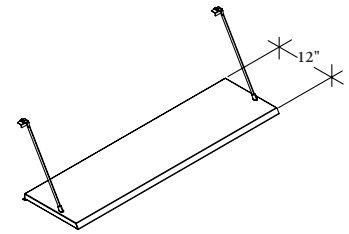

Xpress

KSSN

Suspension Shelf

The Suspension Shelf provides panel-mounted on-module or semi off-module open storage.

WHAT'S INCLUDED

1 shelf and 2 support rods.

NOTES

Mounts to top of panel only.

Xpress Available through *Teknion's Xpress Program*.

PRODUCT OPTIONS

Width (in 6" increments)	Finish
24 - 48	Foundation Mica

SAMPLE ORDER CODE

KSSN 30	Q

DIMENSIONS INCHES / MM

W
24 / 610
30 / 762
36 / 914
42 / 1067
48 / 1219

PRICING

Foundation	Mica
224	256
231	263
246	271
256	285
263	297