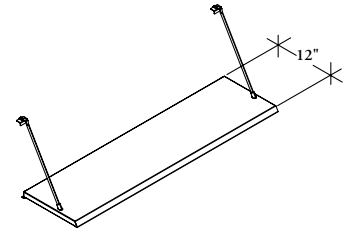

Xpress

KSSN

Suspension Shelf

The Suspension Shelf provides panel-mounted on-module or semi off-module open storage.

WHAT'S INCLUDED

1 shelf and 2 support rods.

NOTES

Mounts to top of panel only.

PRODUCT OPTIONS

Width (in 6" increments)	Finish
24 - 48	Foundation Mica

SAMPLE ORDER CODE

KSSN 30	Q
----------------	----------

**DIMENSIONS
INCHES / MM**

W
24 / 610
30 / 762
36 / 914
42 / 1067
48 / 1219

PRICING