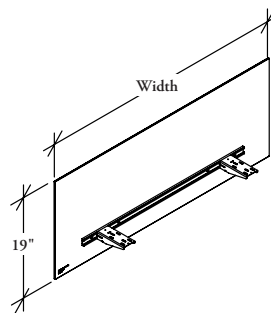

The Desk Edge Screen – Glass attaches to the worksurface to provide space division and territorial desktop privacy.

**WHAT'S INCLUDE**

1 screen, mounting brackets and hardware.

**NOTES**

Glass is 6mm tempered and frosted.

Actual screen dimension is 19" high in total (6" below the worksurface, and 13" above the worksurface) at total height of 42" from floor.

Standard Glass, Frost is an etched tempered glass.

**KSDEG**  
**Desk Edge Screen – Glass**

**PRODUCT OPTIONS**

Height	Width (in 1" increments)	Glass Finish	Bracket Finish
13	23 - 96	FT Frost Standard Glass	Foundation Mica

**SAMPLE ORDER CODE**

<b>KSDEG 13</b>	<b>24</b>	<b>FT</b>	<b>Q</b>
-----------------	-----------	-----------	----------

**DIMENSIONS**

MULTIPLY BY 25.4

**PRICING**

W	
23 - 24	553
25 - 27	611
28 - 30	666
31 - 33	725
34 - 36	780
37 - 39	838
40 - 42	894
43 - 45	951
46 - 48	1010
49 - 51	1066
52 - 54	1122
55 - 57	1189
58 - 60	1188
61 - 63	1247
64 - 66	1312
67 - 69	1372
70 - 72	1435
73 - 75	1495
76 - 78	1559
79 - 81	1619
82 - 84	1684
85 - 87	1743
88 - 90	1807
91 - 93	1868
94 - 96	1928