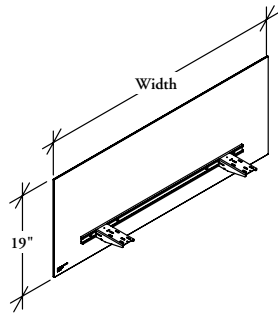

K S D E G

Desk Edge Screen – Glass

The Desk Edge Screen – Glass attaches to the worksurface to provide space division and territorial desktop privacy.

WHAT'S INCLUDE

1 screen, mounting brackets and hardware.

NOTES

Glass is 6mm tempered and frosted.

Actual screen dimension is 19" high in total (6" below the worksurface, and 13" above the worksurface) at total height of 42" from floor.

Standard Glass, Frost is an etched tempered glass.

PRODUCT OPTIONS

Height	Width (in 1" increments)	Glass Finish	Bracket Finish
13	23 - 96	FT Frost Standard Glass	Foundation Mica

SAMPLE ORDER CODE

KSDEG 13	24	FT	Q
-----------------	-----------	-----------	----------

**DIMENSIONS
MULTIPLY BY 25.4**

W
23 - 24
25 - 27
28 - 30
31 - 33
34 - 36
37 - 39
40 - 42
43 - 45
46 - 48
49 - 51
52 - 54
55 - 57
58 - 60
61 - 63
64 - 66
67 - 69
70 - 72
73 - 75
76 - 78
79 - 81
82 - 84
85 - 87
88 - 90
91 - 93
94 - 96