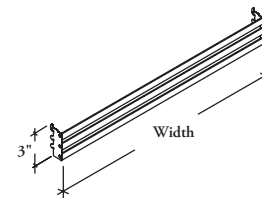

Xpress

K M A

Accessory Rail

The Accessory Rail is designed to support Personal Organizers (PAX) and facilitate organization of the workspace.

WHAT'S INCLUDED

1 rail.

NOTES

Xpress Available through *Teknion's Xpress Program*.

PRODUCT OPTIONS

Width (in 6" increments)	Finish
24 - 60	Foundation Mica Accent

SAMPLE ORDER CODE

KMA 24	P
--------	---

DIMENSIONS
INCHES / MM

W
24 / 610
30 / 762
36 / 914
42 / 1067
48 / 1219
54 / 1372
60 / 1524