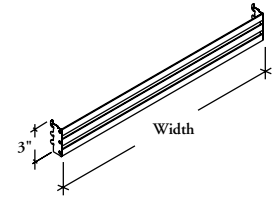

The Accessory Rail is designed to support Personal Organizers (PAX) and facilitate organization of the workspace.

WHAT'S INCLUDED

1 rail.

PRODUCT OPTIONS

Width (in 6" increments)	Finish
24 - 60	Foundation Mica Accent

SAMPLE ORDER CODE

KMA 24	P
---------------	----------

**DIMENSIONS
INCHES / MM**

W
24 / 610
30 / 762
36 / 914
42 / 1067
48 / 1219
54 / 1372
60 / 1524

PRICING

Foundation	Mica/Accent
58	62
65	71
72	82
77	90
90	96
96	103
103	109