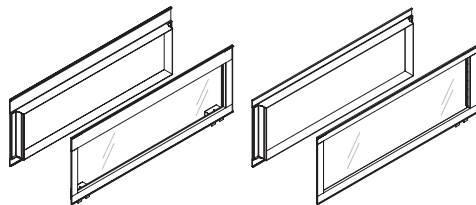

Xpress

K E T

Glass Element

Glass

Symmetric Glass

The Glass Element is a single pane of tempered glass and depending on the glazing finish selected, provides various levels of visual access to adjacent work areas.

WHAT'S INCLUDED

1 element.

NOTES

Standard Glass, Clear is a clear tempered glass.

Standard Glass, Frost is a sandblasted tempered glass.

Xpress Available through *Teknion's Xpress Program*.

PRODUCT OPTIONS

Element Frame Style	Glass Finish	Height	Width (in 6" increments)	Frame Finish
S Glass	5 Clear Standard Glass	12, 15, 21, 24, 30	24 - 60	Foundation Mica
W Symmetric Glass	6 Frost Standard Glass			

SAMPLE ORDER CODE

KET W	5	24	30	E
--------------	----------	-----------	-----------	----------

DIMENSIONS INCHES / MM

H	W
12 / 305	24 / 610
12 / 305	30 / 762
12 / 305	36 / 914
12 / 305	42 / 1067
12 / 305	48 / 1219
12 / 305	54 / 1372
12 / 305	60 / 1524
15 / 381	24 / 610
15 / 381	30 / 762
15 / 381	36 / 914
15 / 381	42 / 1067
15 / 381	48 / 1219
15 / 381	54 / 1372
15 / 381	60 / 1524
21 / 533	24 / 610
21 / 533	30 / 762
21 / 533	36 / 914
21 / 533	42 / 1067
21 / 533	48 / 1219
21 / 533	54 / 1372
21 / 533	60 / 1524