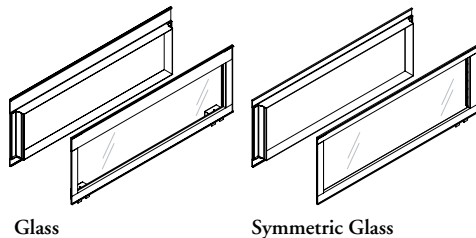

Xpress

K E T

Glass Element

The Glass Element is a single pane of tempered glass and depending on the glazing finish selected, provides various levels of visual access to adjacent work areas.

WHAT'S INCLUDED

1 element.

NOTES

Standard Glass, Clear is a clear tempered glass.

Standard Glass, Frost is a sandblasted tempered glass.

PRODUCT OPTIONS

Element Frame Style	Glass Finish	Height	Width (in 6" increments)	Frame Finish
S Glass	5 Clear Standard Glass	12, 15, 21, 24, 30	24 - 60	Foundation
W Symmetric Glass	6 Frost Standard Glass			Mica

SAMPLE ORDER CODE

KET W	5	24	30	E
--------------	----------	-----------	-----------	----------

DIMENSIONS INCHES / MM

H	W
12 / 305	24 / 610
12 / 305	30 / 762
12 / 305	36 / 914
12 / 305	42 / 1067
12 / 305	48 / 1219
12 / 305	54 / 1372
12 / 305	60 / 1524
15 / 381	24 / 610
15 / 381	30 / 762
15 / 381	36 / 914
15 / 381	42 / 1067
15 / 381	48 / 1219
15 / 381	54 / 1372
15 / 381	60 / 1524
21 / 533	24 / 610
21 / 533	30 / 762
21 / 533	36 / 914
21 / 533	42 / 1067
21 / 533	48 / 1219
21 / 533	54 / 1372
21 / 533	60 / 1524