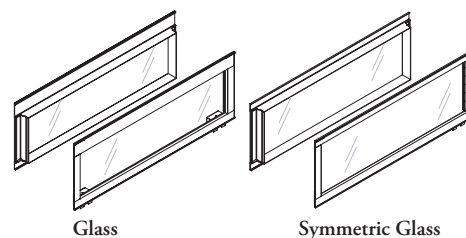

The Double Glass Element is made of double pane tempered glass.

**K E T D**

**WHAT'S INCLUDED**

1 element.

**NOTES**

Standard Glass, Clear is a clear tempered glass.

When clear glass is specified, both panes will be clear.

Standard Glass, Frost is a sandblasted tempered glass that is applied to one side of the window. Clear tempered glass will be applied on the opposite side of the window.

**Xpress** Available through *Teknion's Xpress Program*.

**Double Glass Element**

**PRODUCT OPTIONS**

Element Frame Style	Glass Finish	Height	Width (in 6" increments)	Frame Finish
<b>S</b> Glass	<b>5</b> Clear Standard Glass	12, 15, 21, 24, 30	24 - 60	Foundation
<b>W</b> Symmetric Glass	<b>6</b> Frost Standard Glass			Mica