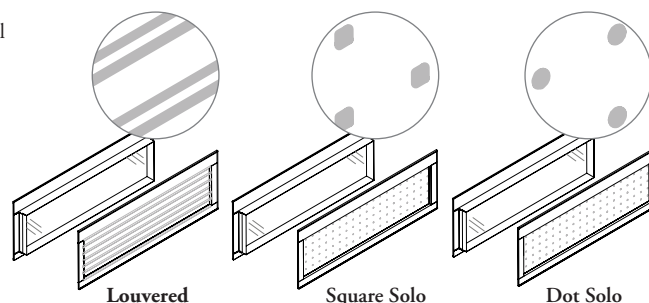

The Double Architectural Glass Elements are double panes of tempered glass available in a variety of glazing patterns.

**KEGD**

**Double Architectural Glass Elements**

**WHAT'S INCLUDED**

1 element.

**NOTES**

Please note that the glass patterns will be applied to one pane only. The other pane will be clear.

Number of frosts used to make up a pattern will vary depending on element height.

**PRODUCT OPTIONS**

Element Frame Style	Glass Pattern	Height	Width (in 6" increments)	Frame Finish
<b>S</b> Architectural Glass	<b>201</b> Square Solo	15, 24, 30	24 - 60	Foundation Mica
<b>W</b> Symmetric Architectural Glass	<b>304</b> Louvered			
	<b>401</b> Dot Solo			

**SAMPLE ORDER CODE**

<b>KEGD S</b>	<b>201</b>	<b>24</b>	<b>42</b>	<b>E</b>
---------------	------------	-----------	-----------	----------

**DIMENSIONS  
INCHES / MM**

H	W
15 / 381	24 / 610
15 / 381	30 / 762
15 / 381	36 / 914
15 / 381	42 / 1067
15 / 381	48 / 1219
15 / 381	54 / 1372
15 / 381	60 / 1524
24 / 610	24 / 610
24 / 610	30 / 762
24 / 610	36 / 914
24 / 610	42 / 1067
24 / 610	48 / 1219
24 / 610	54 / 1372
24 / 610	60 / 1524
30 / 762	24 / 610
30 / 762	30 / 762
30 / 762	36 / 914
30 / 762	42 / 1067
30 / 762	48 / 1219
30 / 762	54 / 1372
30 / 762	60 / 1524