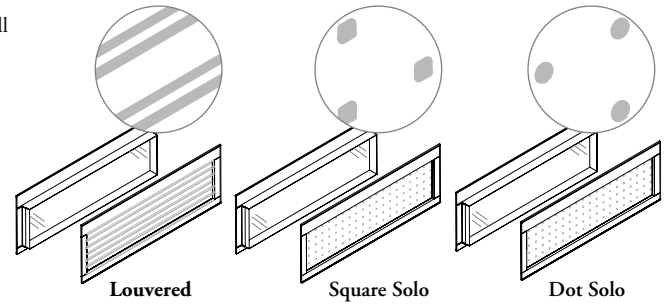

The Double Architectural Glass Elements are double panes of tempered glass available in a variety of glazing patterns.

**KEGD**

**WHAT'S INCLUDED**

1 element.

**NOTES**

Please note that the glass patterns will be applied to one pane only. The other pane will be clear.

Number of frosts used to make up a pattern will vary depending on element height.

**Double Architectural Glass Elements**

**PRODUCT OPTIONS**

Element Frame Style	Glass Pattern	Height	Width (in 6" increments)	Frame Finish
<b>S</b> Architectural Glass	<b>201</b> Square Solo	15, 24, 30	24 - 60	Foundation Mica
<b>W</b> Symmetric Architectural Glass	<b>304</b> Louvered			
	<b>401</b> Dot Solo			

**SAMPLE ORDER CODE**

<b>KEGD S</b>	<b>201</b>	<b>24</b>	<b>42</b>	<b>E</b>
---------------	------------	-----------	-----------	----------

**DIMENSIONS  
INCHES / MM**

H	W
15 / 381	24 / 610
15 / 381	30 / 762
15 / 381	36 / 914
15 / 381	42 / 1067
15 / 381	48 / 1219
15 / 381	54 / 1372
15 / 381	60 / 1524
24 / 610	24 / 610
24 / 610	30 / 762
24 / 610	36 / 914
24 / 610	42 / 1067
24 / 610	48 / 1219
24 / 610	54 / 1372
24 / 610	60 / 1524
30 / 762	24 / 610
30 / 762	30 / 762
30 / 762	36 / 914
30 / 762	42 / 1067
30 / 762	48 / 1219
30 / 762	54 / 1372
30 / 762	60 / 1524