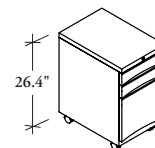

	Drawer Combinations					
	BF	PBF	BBF	LF	SF	SSF
Pencil Tray	1	1	1	n/a	1	1
Drawer Divider	1	1	1	n/a	n/a	n/a
Hanging File Bar (22" or 28" depth only)	1	1	1	2	1	1
A4/Letter Conversion Rails	1	1	1	2	1	1

NOTES

Xpress Available through Teknion's Xpress Program.

Box, File

Pencil, Small Box, File

With Five Casters

Small Box, Small Box, File

Small Box, File

PRODUCT OPTIONS

Configurations	Depth	Width	Case & Drawer Finish	Key Style
BF Box, File	18, 22, 28	15	Foundation Mica	K Keyed Alike R Keyed Randomly
PSF Pencil, Small Box, File				
SF Small Box, File				
SSF Small Box, Small Box, File				
VBF Box, File with Five Casters				
VPSF Pencil, Small Box, File with Five Casters				
VSF Small Box, File with Five Casters				

SAMPLE ORDER CODE

KDWN BBF	22	15	G	R
----------	----	----	---	---

DIMENSIONS INCHES / MM

D
18 / 457
22 / 559
28 / 711

PRICING

BOX, FILE (BF)		PENCIL, SMALL BOX, FILE (PSF)		SMALL BOX, FILE (SF)		SMALL BOX, SMALL BOX, FILE (SSF)	
Foundation	Mica	Foundation	Mica	Foundation	Mica	Foundation	Mica
752	796	843	887	752	796	822	865
780	825	877	920	780	825	864	909
858	902	962	1006	858	902	949	994