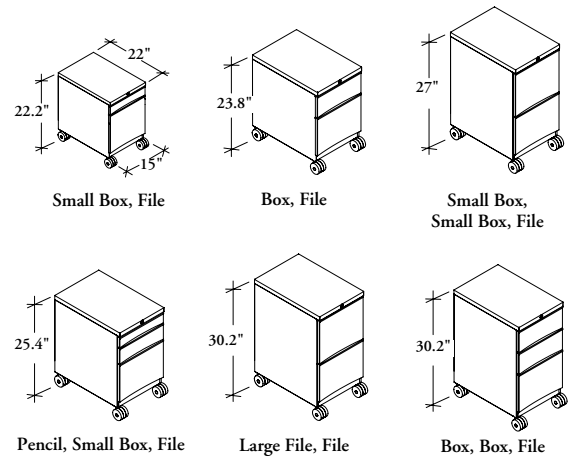

The Mobile Pedestals are equipped with large casters that allow for easy movement within a workstation.

WHAT'S INCLUDED

1 pedestal, 4 casters, locks & keys, and accessories as detailed.

	Drawer Combinations					
	BF	PBF	BBF	LF	SF	SSF
Pencil Tray	1	1	1	n/a	1	1
Drawer Divider	1	1	1	n/a	n/a	n/a
Hanging File Bar (22" or 28" depth only)	1	1	1	2	1	1
A4/Letter Conversion Rails	1	1	1	2	1	1

NOTES

Not all configurations are available as Xpress. Please see pricing for exact offering.

PRODUCT OPTIONS

Drawer Configurations	Depth	Width	Case & Drawer Finish	Key Style
BF Box, File	18, 22, 28	15	Foundation Mica	K Keyed Alike R Keyed Randomly
PSF Pencil, Small Box, File				
BBF Box, Box, File				
LF Large File, File				
SF Small Box, File				
SSF Small Box, Small Box, File				

SAMPLE ORDER CODE

KDWN BBF	22	15	G	R
-----------------	-----------	-----------	----------	----------

DIMENSIONS INCHES / MM

D
18 / 457
22 / 559 Xpress
28 / 711 Xpress

PRICING

BOX, FILE (BF)		PENCIL, SMALL BOX, FILE (PSF)		BOX, BOX, FILE (BBF)		LARGE FILE, FILE (LF)	
Foundation	Mica	Foundation	Mica	Foundation	Mica	Foundation	Mica
746	828	837	924	816	901	789	870
775	860	870	959	859	940	822	903
853	936	955	1036	942	1025	899	976

DIMENSIONS INCHES / MM

D
18 / 457
22 / 559
28 / 711

PRICING

SMALL BOX, FILE (SF)		SMALL BOX, SMALL BOX, FILE (SSF)	
Foundation	Mica	Foundation	Mica
746	828	816	901
775	860	859	940
853	936	942	1025