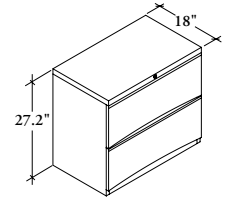

# freestanding storage & accessories

Xpress

**K D E N**

**Stretch Pedestal**

The Stretch Pedestal provides freestanding filing storage beneath the worksurface.

**WHAT'S INCLUDED**

1 pedestal, 2 sets of hanging file bars, locks and keys.

**PRODUCT OPTIONS**

Drawer Configuration	Depth	Width	Case & Drawer Finish	Key Style	Counterweight
LF Large File, File	18	30, 36, 42	Foundation Mica	K Keyed Alike R Keyed Randomly	W2 Counterweight

**SAMPLE ORDER CODE**

<b>KDEN LF</b>	<b>18</b>	<b>36</b>	<b>G</b>	<b>K</b>	<b>W2</b>
----------------	-----------	-----------	----------	----------	-----------

**DIMENSIONS  
INCHES / MM**

W
30 / 762
36 / 914
42 / 1067

**PRICING**