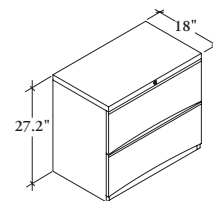

Xpress

K D E N

Stretch Pedestal

The Stretch Pedestal provides freestanding filing storage beneath the worksurface.

WHAT'S INCLUDED

1 pedestal, 2 sets of hanging file bars, locks and keys.

NOTES

Ensure product is leveled. If front/door alignment is needed, it can be done by either releasing the front mounting screws, adjusting the front/door and tightening the screws, or by using hinge adjustments to ensure an equal gap.

Xpress Available through *Teknion's Xpress Program*.

PRODUCT OPTIONS

Drawer Configuration	Depth	Width	Case & Drawer Finish	Key Style	Counterweight
LF Large File, File	18	30, 36, 42	Foundation Mica	K Keyed Alike R Keyed Randomly	W2 Counterweight

SAMPLE ORDER CODE

KDEN LF	18	36	G	K	W2
----------------	-----------	-----------	----------	----------	-----------

**DIMENSIONS
INCHES / MM**

W
30 / 762
36 / 914
42 / 1067

PRICING

	Foundation	Mica
	1177	1236
	1327	1394
	1456	1529