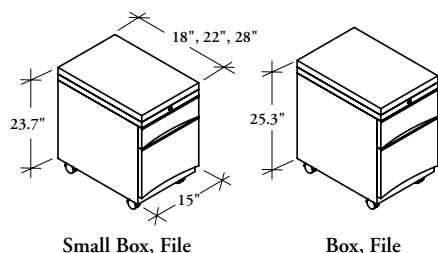

freestanding storage & accessories

KDCN

Mobile Pedestal with Cushion

The Mobile Pedestal with Cushion provides personal storage and temporary casual seating within a workstation.

WHAT'S INCLUDED

1 pedestal with seat, 4 casters, 1 pencil tray, 1 hanging file bar, A4 letter conversion rails, counterweight, lock & keys.

PRODUCT OPTIONS

Drawer Configurations	Depth	Width	Case & Front Finish	Key Style	Seat Finish
SF Small Box, File BF Box, File	18, 22, 28	15	Foundation Mica	K Keyed Alike R Keyed Randomly	Fabric Leather

SAMPLE ORDER CODE

KDCN BF	18	15	G	R	A120
----------------	-----------	-----------	----------	----------	-------------

DIMENSIONS INCHES / MM

D	W
18 / 457	15 / 381
22 / 559	15 / 381
28 / 711	15 / 381

D	W
18 / 457	15 / 381
22 / 559	15 / 381
28 / 711	15 / 381