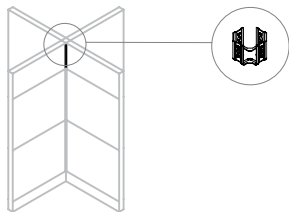

panel connections & trims

Xpress

KCI_4

Four-Way Intermediate Connector

The four-way intermediate connector creates and covers an intermediate-height connection between four panels that are joined at 90° angles.

WHAT'S INCLUDED

4 interior trims, four-way corner brace, posi-locks and trim clips.

WHAT'S EXCLUDED

Top Cap

NOTES

Available with Wide or Slim Gasket types.

PRODUCT OPTIONS

Height	Finish	Gasket Type
12, 15, 21, 24, 30	Foundation Mica	~ Wide Gasket S Slim Gasket

298

SAMPLE ORDER CODE

KCI 42 4	Q	S
----------	---	---

DIMENSIONS INCHES / MM

H
12 / 305
15 / 384
21 / 533
24 / 610
30 / 762

PRICING

	Foundation	Mica
	62	68
	68	73
	73	79
	77	89
	87	95