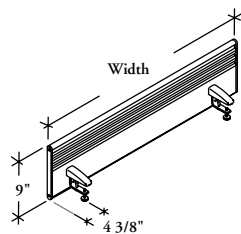

mounted storage & accessories

ACTR Table Rail

The Table Rail is designed to supplement Leverage worksurfaces by providing a rail to which other table accessories can be mounted thus facilitating workspace organization.

WHAT'S INCLUDED

1 rail.

PRODUCT OPTIONS

Width	Finish
24, 27, 30, 33, 36, 39, 42, 45, 48, 51, 54, 57, 60, 66, 72	Foundation Mica Accent

SAMPLE ORDER CODE

ACTR 36	B
----------------	----------

DIMENSIONS INCHES / MM