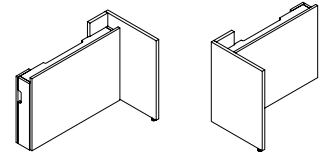

C J P T G

Power Trunk with End Gable

WHAT'S INCLUDED

1 power trunk with gable, connection hardware

NOTES

The End Gable attached to the Power Trunk provides structural support for the credenza top.

For Wood Grain Direction, please see the Finishes page located in the Introduction section of this Guide.

PRODUCT OPTIONS

Height	Depth	Width	Gable Orientation	Finish
29	20, 24	30, 32, 36, 42, 48, 54, 60	L Left R Right	Flintwood Veneer Journal Laminate

I73

SAMPLE ORDER CODE

CJPTG 29	20	36	L	FX
-----------------	-----------	-----------	----------	-----------

DIMENSIONS INCHES / MM

H	D	W
29 / 737	20 / 508	30 / 762
29 / 737	20 / 508	32 / 813
29 / 737	20 / 508	36 / 914
29 / 737	20 / 508	42 / 1067
29 / 737	20 / 508	48 / 1219
29 / 737	20 / 508	54 / 1372
29 / 737	20 / 508	60 / 1524
29 / 737	24 / 610	30 / 762
29 / 737	24 / 610	32 / 813
29 / 737	24 / 610	36 / 914
29 / 737	24 / 610	42 / 1067
29 / 737	24 / 610	48 / 1219
29 / 737	24 / 610	54 / 1372
29 / 737	24 / 610	60 / 1524