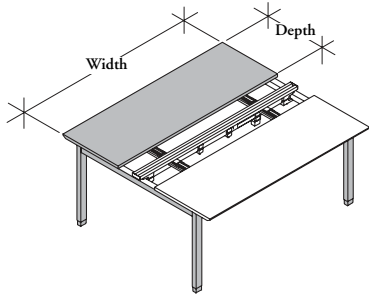

WWRS

Sliding Worksurface

The Sliding Worksurface provides easy access to power & data.

WHAT'S INCLUDED

1 worksurface.

NOTES

Sliding Worksurface Kit (WWSL) must be specified separately.

Wires can be managed along the entire back edge of the worksurface via a 3/8" wire gap when the worksurface is in the closed position.

Actual depth dimensions are different depending on whether worksurface is being used on a Single-Sided vs Double-Sided Bench. They are **not** interchangeable.

Sliding Worksurface (WWRS) **cannot** be used with Accommodation Kit (WWSKL).

PRODUCT OPTIONS

Style	Depth	Width (6" increments)	Worksurface Finish	Edge Trim Style	Edge Trim Finish
D For Double-Sided Frame	24, 30	48 - 84	Source Laminate Foundation Laminate Seamless Flintwood	6 Straight (with Source Laminate)	Edge Trim Colors
S For Single-Sided Frame				8 Flat (with Foundation Laminate)	
	9 Flat (with Flintwood)				
	G Flat (with Seamless)				
	H Full Knife (with Foundation Laminate & Flintwood)				
	X Full Knife (with Seamless)				

SAMPLE ORDER CODE

WWRS D	24	48	LW	8	ST
---------------	-----------	-----------	-----------	----------	-----------

DIMENSIONS INCHES / MM

D	W
24 / 610	48 / 1219
24 / 610	54 / 1372
24 / 610	60 / 1524
24 / 610	66 / 1676
24 / 610	72 / 1829
24 / 610	78 / 1981
24 / 610	84 / 2134
30 / 762	48 / 1219
30 / 762	54 / 1372
30 / 762	60 / 1524
30 / 762	66 / 1676
30 / 762	72 / 1829
30 / 762	78 / 1981
30 / 762	84 / 2134