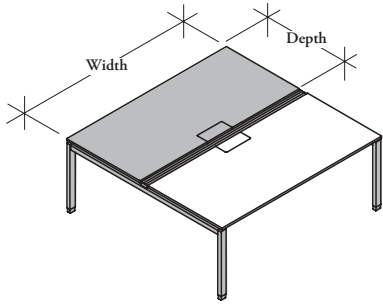

WWWRP

Power Cut Out Worksurface

The Power Cut Out Worksurface includes a rectangular cut out to allow for the Power Access Door (WWEDR) to be added for access to power & data.

WHAT'S INCLUDED

1 worksurface with 12" by 5" cut out at the center of the worksurfaces back edge.

NOTES

Does **not** come with the Power Access Door (WWEDR) (must be specified separately).

Wires can be managed along the entire back edge of the worksurface via a 3/8" wire gap.

Actual depth dimensions are different depending on whether worksurface is being used on a Single-Sided vs Double-Sided Bench. They are **not** interchangeable.

SAMPLE ORDER CODE

WWWRP D	24	48	LW	8	ST
----------------	-----------	-----------	-----------	----------	-----------

DIMENSIONS INCHES / MM

D	W
24 / 610	48 / 1219
24 / 610	54 / 1372
24 / 610	60 / 1524
24 / 610	66 / 1676
24 / 610	72 / 1829
24 / 610	78 / 1981
24 / 610	84 / 2134
24 / 610	90 / 2286
24 / 610	96 / 2438

Pricing is continued on the following page.

W W W R P
Power Cut Out Worksurface
(Continued)

DIMENSIONS
INCHES / MM

PRICING

		DOUBLE-SIDED & SINGLE-SIDED				
		SOURCE LAMINATE	FOUNDATION LAMINATE		FLINTWOOD	
D	W	Straight Edge	Flat Edge	Full Knife Edge	Flat Edge	Full Knife Edge
30 / 762	48 / 1219	550	577	724	1423	1626
30 / 762	54 / 1372	587	702	892	1513	1724
30 / 762	60 / 1524	679	712	911	1601	1820
30 / 762	66 / 1676	688	725	929	1734	1977
30 / 762	72 / 1829	702	737	944	1821	2074
30 / 762	78 / 1981	855	1088	1421	1955	2230
30 / 762	84 / 2134	867	1101	1440	2044	2328
30 / 762	90 / 2286	879	1112	1456	2133	2424
30 / 762	96 / 2438	890	1124	1473	2221	2523
36 / 914	48 / 1219	658	763	988	1539	1756
36 / 914	54 / 1372	825	1059	1377	1682	1922
36 / 914	60 / 1524	970	1073	1395	1779	2030
36 / 914	66 / 1676	984	1087	1415	1920	2197
36 / 914	72 / 1829	999	1101	1435	2018	2305
36 / 914	78 / 1981	1012	1228	1632	2116	2415
36 / 914	84 / 2134	1027	1241	1651	2278	2609
36 / 914	90 / 2286	1039	1256	1670	2376	2718
36 / 914	96 / 2438	1054	1269	1690	2475	2826