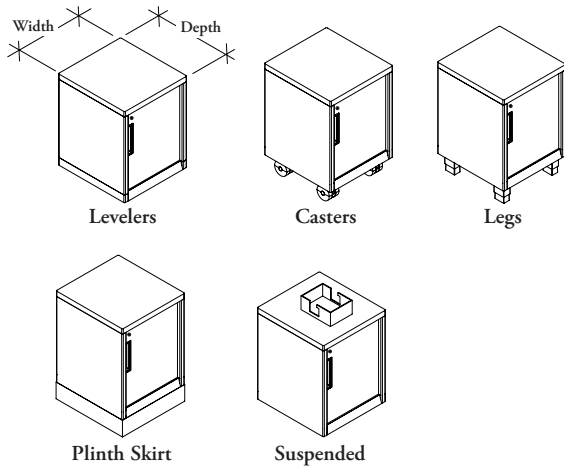

WWGU

Closed Cubby

The Closed Cubby provides lockable storage for personal belongings.

WHAT'S INCLUDED

1 cubby case with door, lock and keys, levelers, casters, legs and plinth skirt (as specified), cushion (if specified), suspended brackets.

NOTES

Orientation is determined by the location of the hinges.

The Closed Cubby is always Keyed Random.

Freestanding Cubby is **not** available in 12" width.

The Suspended style can be mounted onto a return frame longer than 18".

Ensure product is leveled. If front/door alignment is needed, it can be done by either releasing the front mounting screws, adjusting the front/door and tightening the screws, or by using hinge adjustments to ensure an equal gap.