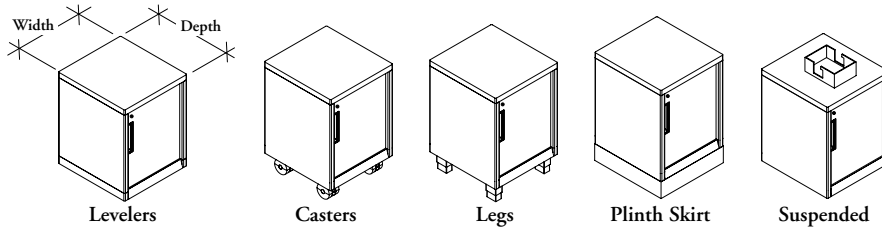

storage & accessories

W W G U

Closed Cubby

The Closed Cubby provides lockable storage for personal belongings.

WHAT'S INCLUDED

1 cubby case with door, lock and keys, levelers, casters, legs and plinth skirt (as specified), cushion (if specified), suspended brackets.

NOTES

Orientation is determined by the location of the hinges.

The Closed Cubby is always Keyed Random.

Freestanding Cubby is **not** available in 12" width.

The Suspended style can be mounted onto a return frame longer than 18".