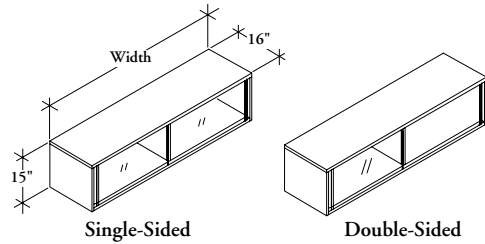

storage & accessories

W W G S

Closed Wood Overhead

The Closed Wood Overhead mounts to the center Accessory Beam in a double-sided bench application providing secured overhead storage. It can also mount onto Support Locker (WWGK) to provide storage and privacy in lateral applications.

WHAT'S INCLUDED

1 storage cabinet (single- or double-sided).

NOTES

Please note that Spine Mounted Storage Stanchions (WWGT) or Lateral Mounted Storage Brackets (WWEB) must be specified separately.

If Double-Sided (D) is selected, orientation Left (L) or Right (R) must be chosen. Handedness is determined by the open location from the user's perspective.

PRODUCT OPTIONS

Style	Height	Width (6" increments)	Orientation	Pull Finish	Case, Back & Front Finish	Key Option
S Single-Sided	15	30 - 96	L Left (Shown)	Foundation	Source Laminate	K Key Alike
D Double-Sided			R Right	Mica	Seamless	R Key Random
			N Not Applicable		Flintwood	N No Key
					Glass	

SEAMLESS CASE

DIMENSIONS		Seamless Back & Front	Seamless Back, Flintwood Front	Seamless Back, Glass Front	Flintwood Back, Seamless Front	Flintwood, Back & Front	Flintwood Back, Glass Front
15 / 381	30 / 762	2205	2475	2624	2475	2756	2891
15 / 381	36 / 914	2292	2574	2730	2574	2864	3007
15 / 381	42 / 1067	2580	2899	3072	2899	3227	3387
15 / 381	48 / 1219	2668	2996	3176	2996	3336	3502
15 / 381	54 / 1372	2747	3087	3271	3087	3434	3604
15 / 381	60 / 1524	2829	3177	3372	3177	3539	3716
15 / 381	66 / 1676	2917	3275	3472	3275	3645	3829
15 / 381	72 / 1829	3002	3373	3576	3373	3756	3942
15 / 381	78 / 1981	3093	3472	3682	3472	3865	4057
15 / 381	84 / 2134	3185	3577	3792	3577	3980	4181
15 / 381	90 / 2286	3282	3685	3907	3685	4104	4307
15 / 381	96 / 2438	3380	3796	4022	3796	4225	4435