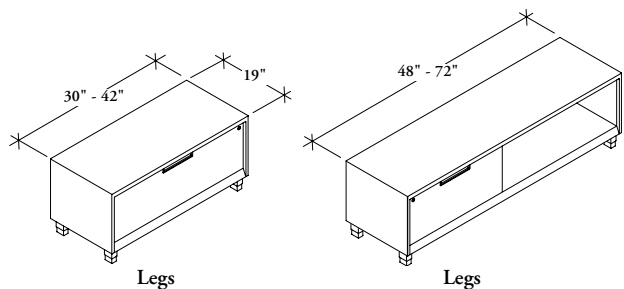

storage & accessories

W W G R

Low Closed Credenza

The Low Closed Credenza is a freestanding storage unit consisting of a filing section and (if wider than 42") an open section.

WHAT'S INCLUDED

1 credenza, 4 legs, casters or 1 plinth skirt (as specified), drawer with handle, counterweight (if specified), 2 file bars, locks & keys.

NOTES

Widths 30" - 42" consist of 1 filing drawer. Widths 48" - 72" consist of 1 open section and a filing drawer.

Casters available only up to 54" wide.

Low Closed Credenza is 19.5" high.

If width 30", 36" and 42" or casters are specified, Counterweight is mandatory.