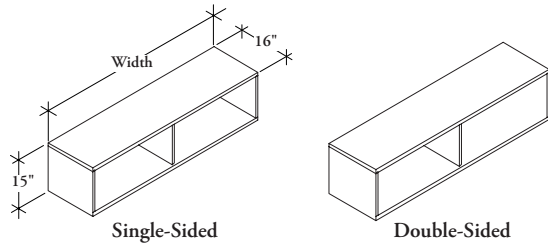

storage & accessories

W W G P

Open Wood Overhead

The Open Wood Overhead mounts to the center Accessory Beam in a double-sided bench application providing open overhead storage. It can also mount onto Support Locker (WWGK) to provide storage and privacy in lateral applications.

WHAT'S INCLUDED

1 storage cabinet (single- or double-sided).

NOTES

Please note that Spine Mounted Storage Stanchions (WWGT) or Lateral Mounted Storage Brackets (WWGB) must be specified separately.

If Double-Sided (D) is selected, orientation Left (L) or Right (R) must be chosen. Handedness is determined by the open location from the user's perspective.

PRODUCT OPTIONS CONTINUED

Style	Height	Width (6" increments)	Orientation	Case & Back Finish
S Single-Sided	09, 15	30 - 96	L Left (Shown)	Source Laminate Flintwood
D Double-Sided			R Right	
			N Not Applicable	

Pricing is continued on the following page.

W W G P
Open Wood Overhead (Continued)

DIMENSIONS
INCHES / MM

PRICING

DIMENSIONS INCHES / MM		DOUBLE-SIDED (D)	
		Source Lam. Back	Flintwood Back
09 / 229	30 / 762	553	1645
09 / 229	36 / 914	587	1738
09 / 229	42 / 1067	624	1835
09 / 229	48 / 1219	665	1936
09 / 229	54 / 1372	713	2071
09 / 229	60 / 1524	767	2217
09 / 229	66 / 1676	821	2373
09 / 229	72 / 1829	872	2540
09 / 229	78 / 1981	922	2717
09 / 229	84 / 2134	970	2905
09 / 229	90 / 2286	1028	3110
09 / 229	96 / 2438	n/a	3327
15 / 381	30 / 762	614	1829
15 / 381	36 / 914	652	1928
15 / 381	42 / 1067	695	2038
15 / 381	48 / 1219	738	2152
15 / 381	54 / 1372	796	2301
15 / 381	60 / 1524	853	2464
15 / 381	66 / 1676	911	2634
15 / 381	72 / 1829	969	2820
15 / 381	78 / 1981	1025	3019
15 / 381	84 / 2134	1078	3228
15 / 381	90 / 2286	1143	3454
15 / 381	96 / 2438	n/a	3695