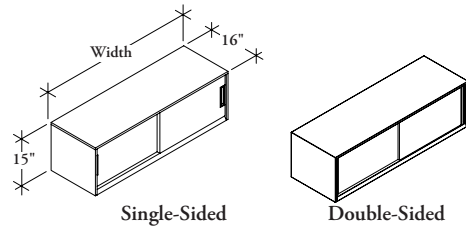

### Closed Overhead – Wood Doors

The Closed Overhead – Wood Doors mounts to the center Accessory Beam in a double-sided bench application providing secured overhead storage. It can also mount onto a Support Locker (WWGK) to provide storage and privacy in lateral applications.

#### NOTES

Please note that Spine Mounted Storage Stanchions (WWGT) or Lateral Mounted Storage Bracket (WWGB) must be specified separately.

If cabinet longer than 72" is desired in a spine application, two cabinets may be specified side-by-side (ex. for 78" (2"x39"), 84" (2"x42"), 90" (2"x45"), 96" (2"x48")).