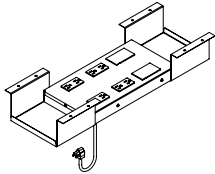

WWETS

Single Circuit Table Power Module

The Single Circuit Table Power Module provides casual power and data to Work Tables or Meeting Tables.

WHAT'S INCLUDED

1 table power module with four duplexes (15 Amp) and 2 Data Openings, mounting brackets and hardware.

NOTES

Duplexes and Data Covers will always be Platinum Grey Co-ordinate.

Double Access Door (WWEDD) must be ordered separately

PRODUCT OPTIONS

Configuration	Cord Length	Country of Installation
S 4 Duplexes (15 Amp) and 2 Data Openings	06 6 Foot Cord 12 12 Foot Cord	A Canada/USA

SAMPLE ORDER CODE

WWETS S	12	A

DIMENSIONS INCHES / MM

Cord Length
06
12

PRICING

573
610