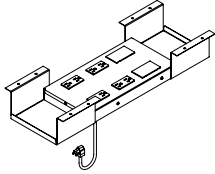

WWETS

Single Circuit Table Power Module

The Single Circuit Table Power Module provides casual power and data to Work Tables or Meeting Tables.

WHAT'S INCLUDED

1 table power module with four duplexes (15 Amp) and 2 Data Openings, mounting brackets and hardware.

NOTES

Duplexes and Data Covers will always be Platinum Grey Co-ordinate.

Double Access Door (WWEDD) must be ordered separately

PRODUCT OPTIONS

Configuration	Cord Length	Country of Installation
S 4 Duplexes (15 Amp) and 2 Data Openings	06 6 Foot Cord 12 12 Foot Cord	A Canada/USA

SAMPLE ORDER CODE

WWETS S	12	A
----------------	-----------	----------

DIMENSIONS INCHES / MM

Cord Length
06
12

PRICING

690
735