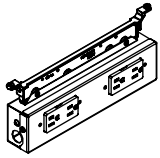

W W E P M C H

Chicago Power Module

The Chicago Power Module provides 4 Duplexes (2 on each side) for the Double Sided Frame mount and 2 Duplexes (on one side) for the Single Sided Frame mount.

WHAT'S INCLUDED

1 chicago power module (2 or 4 duplexes), mounting brackets.

NOTES

Power Module and Duplexes come in a Platinum and Platinum Grey Co-Ordinate finish.

Single-Sided

Double-Sided

PRODUCT OPTIONS

| Application | Country of Installation |
|--|-------------------------|
| D For Mounting to Double-Sided Frame S For Mounting to Single-Sided Frame | A Canada/USA |