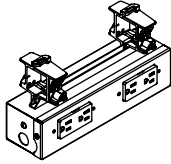

W W E P M C H

Chicago Power Module

The Chicago Power Module provides 4 Duplexes (2 on each side) for the Double Sided Frame mount and 2 Duplexes (on one side) for the Single Sided Frame mount.

WHAT'S INCLUDED

1 chicago power module (2 or 4 duplexes), mounting brackets.

NOTES

Power Module and Duplexes come in a Platinum and Platinum Grey Co-Ordinate finish.

Single-Sided

Double-Sided

PRODUCT OPTIONS

| Application | Country of Installation |
|--|-------------------------|
| D For Mounting to Double-Sided Frame S For Mounting to Single-Sided Frame | A Canada/USA |