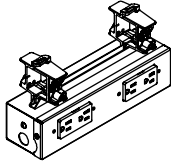

### Chicago Power Module

The Chicago Power Module provides 4 Duplexes (2 on each side) for the Double Sided Frame mount and 2 Duplexes (on one side) for the Single Sided Frame mount.

#### WHAT'S INCLUDED

1 chicago power module (2 or 4 duplexes), mounting brackets.