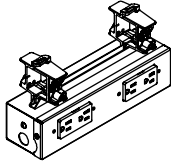

W W E P M C H

Chicago Power Module

The Chicago Power Module provides 4 Duplexes (2 on each side) for the Double Sided Frame mount and 2 Duplexes (on one side) for the Single Sided Frame mount.

WHAT'S INCLUDED

1 chicago power module (2 or 4 duplexes), mounting brackets.

NOTES

Power Module and Duplexes come in a Platinum and Platinum Grey Co-Ordinate finish.

Single-Sided

Double-Sided

PRODUCT OPTIONS

Application	Country of Installation
D For Mounting to Double-Sided Frame S For Mounting to Single-Sided Frame	A Canada/USA