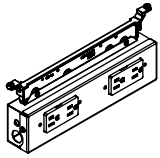

W W E P M C H

Chicago Power Module

The Chicago Power Module provides 4 Duplexes (2 on each side) for the Double Sided Frame mount and 2 Duplexes (on one side) for the Single Sided Frame mount.

WHAT'S INCLUDED

1 chicago power module (2 or 4 duplexes), mounting brackets.

NOTES

Power Module and Duplexes come in a Platinum and Platinum Grey Co-Ordinate finish.

Single-Sided