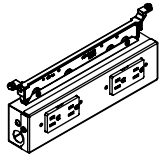

W W E P M C H

Chicago Power Module

The Chicago Power Module provides 4 Duplexes (2 on each side) for the Double Sided Frame mount and 2 Duplexes (on one side) for the Single Sided Frame mount.

WHAT'S INCLUDED

1 chicago power module (2 or 4 duplexes), mounting brackets.

NOTES

Power Module and Duplexes come in a Platinum and Platinum Grey Co-Ordinate finish.

Single-Sided

Double-Sided

PRODUCT OPTIONS

Application	Country of Installation
D For Mounting to Double-Sided Frame S For Mounting to Single-Sided Frame	A Canada/USA