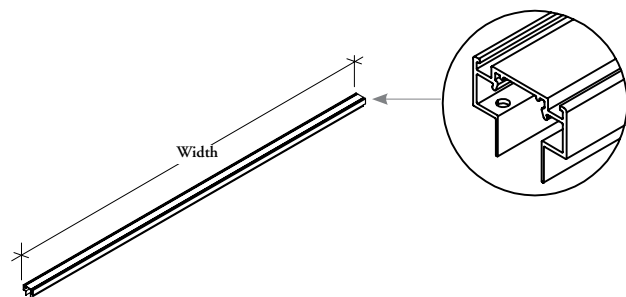

## WWCTT Top Trim

The Top Trim is required to finish off the top of the Functional Spine and Lateral Screens.

### DIMENSIONS INCHES / MM

W
24 / 610
30 / 762
36 / 914
42 / 1067
48 / 1219
54 / 1372
60 / 1524
66 / 1676
72 / 1829
78 / 1981
84 / 2134
90 / 2286
96 / 2438