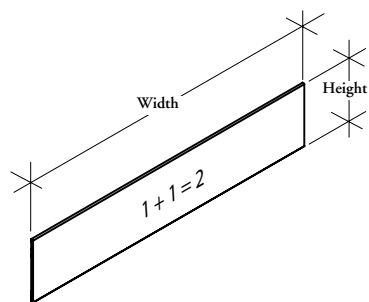

WWCSW

Spine Whiteboard Fascia

The Spine Whiteboard mounts to the Functional Spine Screen Frame (WWCFM) or Basic Spine Screen Frame (WWCVS) to provide a writable and magnetic surface.

WHAT'S INCLUDED

1 whiteboard fascia and attachment clips.

PRODUCT OPTIONS

Height	Width
13, 22	24, 27, 30, 33, 36, 39, 42, 45, 48, 54, 60, 66, 72

SAMPLE ORDER CODE

WWCSW 13	48
----------	----

DIMENSIONS INCHES / MM

H	W
13 / 330	24 / 610
13 / 330	27 / 686
13 / 330	30 / 762
13 / 330	33 / 838
13 / 330	36 / 914
13 / 330	39 / 991
13 / 330	42 / 1067
13 / 330	45 / 1143
13 / 330	48 / 1219
13 / 330	54 / 1372
13 / 330	60 / 1524
13 / 330	66 / 1676
13 / 330	72 / 1829
22 / 559	24 / 610
22 / 559	27 / 686
22 / 559	30 / 762
22 / 559	33 / 838
22 / 559	36 / 914
22 / 559	39 / 991
22 / 559	42 / 1067
22 / 559	45 / 1143
22 / 559	48 / 1219
22 / 559	54 / 1372
22 / 559	60 / 1524
22 / 559	66 / 1676
22 / 559	72 / 1829