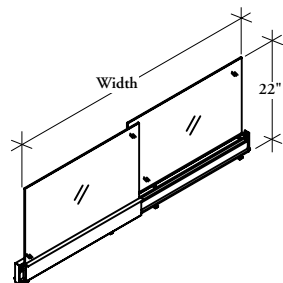

casual space division

WWCSS

Sliding Screen

The Sliding Screen consists of two separate glass screens attached to a rail on rollers to provide user adjustable seated height privacy.

WHAT'S INCLUDED

2 glass screens with rollers, track, mounting hardware and 2 end caps.

NOTES

Glass is available in a Double-Sided Satin finish.

Can be used on-module or off-module.

PRODUCT OPTIONS

Height	Width (6" increments)	Screen Finish	Trim Finish
22	60 - 84	FT Frost	Foundation Mica Accent

SAMPLE ORDER CODE

WWCSS 22	84	FT	74
----------	----	----	----

DIMENSIONS INCHES / MM

H	W
22 / 559	60 / 1524
22 / 559	66 / 1676
22 / 559	72 / 1829
22 / 559	78 / 1981
22 / 559	84 / 2134

PRICING

Foundation	Mica/Accent
2235	2303
2366	2439
2496	2574
2629	2710
2759	2845