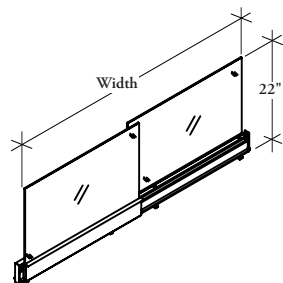

casual space division

WWCSS

Sliding Screen

The Sliding Screen consists of two separate glass screens attached to a rail on rollers to provide user adjustable seated height privacy.

WHAT'S INCLUDED

2 glass screens with rollers, track, mounting hardware and 2 end caps.

NOTES

Can be used on-module or off-module.

PRODUCT OPTIONS

Height	Width (6" increments)	Screen Finish	Trim Finish
22	60 - 84	FT Frost	Foundation Mica Accent

SAMPLE ORDER CODE

WWCSS 22	84	FT	74
----------	----	----	----

DIMENSIONS INCHES / MM

H	W
22 / 559	60 / 1524
22 / 559	66 / 1676
22 / 559	72 / 1829
22 / 559	78 / 1981
22 / 559	84 / 2134

PRICING

Foundation	Mica/Accent
2697	2779
2856	2944
3013	3106
3174	3271
3330	3435