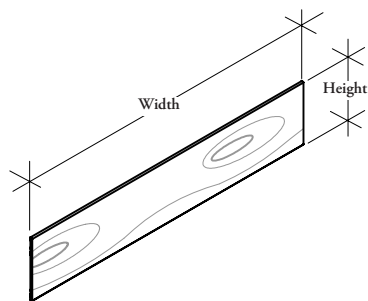

WWCSD

Spine Wood Fascia

The Spine Wood Fascia mounts to the Functional Spine Screen Frame to provide a solid aesthetic finish.

WHAT'S INCLUDED

1 wood fascia and attachment clips.

NOTES

Must be mounted onto a Functional Spine Screen Frame (WWCFM), **cannot** be used on their own.

Two equal-sized fascias must be specified for Functional Spine Screen Frame (WWCFM) wider than 60" (eg. 42" x 2 for 84" frame. Not 60" & 24").

Additional posts are required for stability when mounting Wood Fascias. See application notes for Fascia Post Kit (WWCPK).

DIMENSIONS INCHES / MM

| H | W |
|----------|-----------|
| 13 / 330 | 24 / 610 |
| 13 / 330 | 27 / 686 |
| 13 / 330 | 30 / 762 |
| 13 / 330 | 33 / 838 |
| 13 / 330 | 36 / 914 |
| 13 / 330 | 39 / 991 |
| 13 / 330 | 42 / 1067 |
| 13 / 330 | 45 / 1143 |
| 13 / 330 | 48 / 1219 |
| 13 / 330 | 54 / 1372 |
| 13 / 330 | 60 / 1524 |
| 22 / 559 | 24 / 610 |
| 22 / 559 | 27 / 686 |
| 22 / 559 | 30 / 762 |
| 22 / 559 | 33 / 838 |
| 22 / 559 | 36 / 914 |
| 22 / 559 | 39 / 991 |
| 22 / 559 | 42 / 1067 |
| 22 / 559 | 45 / 1143 |
| 22 / 559 | 48 / 1219 |
| 22 / 559 | 54 / 1372 |
| 22 / 559 | 60 / 1524 |