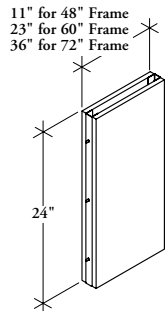

casual space division

WWCMCM

Recessed Intermediate Leg Cover – Metal

The Recessed Intermediate Leg Cover – Metal provides vertical power & data routing capabilities up through the Intermediate Leg.

WHAT'S INCLUDED

2 solid covers and attachment brackets.

NOTES

Specify the depth of the frame. Size of leg cover will correspond to the depth of the Recessed Intermediate Leg used for that depth bench frame.

PRODUCT OPTIONS

Frame Depth	Finish
48, 60, 72	Foundation Mica Accent

SAMPLE ORDER CODE

WWCMCM 48	74
-----------	----

DIMENSIONS INCHES / MM

Frame Depth
48 / 1219
60 / 1524
72 / 1829

PRICING

Foundation	Mica/Accent
167	173
174	178
180	184