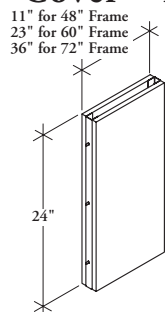

casual space division

WWCMCM

Recessed Intermediate Leg Cover – Metal

The Recessed Intermediate Leg Cover – Metal provides vertical power & data routing capabilities up through the Intermediate Leg.

WHAT'S INCLUDED

2 solid covers and attachment brackets.

NOTES

Specify the depth of the frame. Size of leg cover will correspond to the depth of the Recessed Intermediate Leg used for that depth bench frame.

PRODUCT OPTIONS

Frame Depth	Finish
48, 60, 72	Foundation Mica Accent

SAMPLE ORDER CODE

WWCMCM 48	74
-----------	----

DIMENSIONS INCHES / MM

Frame Depth
48 / 1219
60 / 1524
72 / 1829

PRICING

Foundation	Mica/Accent
202	206
208	212
215	222