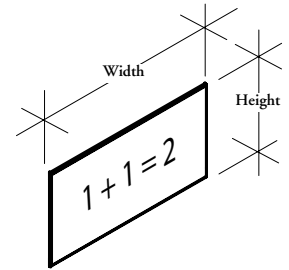

The Lateral Whiteboard Fascia mounts to the Functional or Basic Lateral Screen Frame to provide a writable and magnetic surface.

WHAT'S INCLUDED

1 fabric whiteboard fascia and attachment clips.

NOTES

Must be mounted onto a Functional Lateral Screen Frame (WWCFL) or Basic Lateral Screen Frame (WWCVL), **cannot** be used on their own.

WWCLW Lateral Whiteboard Fascia

PRODUCT OPTIONS

Application	Height	Depth of Worksurface	Width of Return (6" increments)
D Depth only	13, 22	24, 30, 36	NA Not Applicable
R Return only		NA Not Applicable	24 - 72

SAMPLE ORDER CODE

WWCLW D	13	30	NA

DIMENSIONS INCHES / MM

H	Depth of Worksurface	Width of Return
13 / 330	24 / 610	n/a
13 / 330	30 / 762	n/a
13 / 330	36 / 914	n/a
22 / 559	24 / 610	n/a
22 / 559	30 / 762	n/a
22 / 559	36 / 914	n/a

13 / 330	n/a	24 / 610
13 / 330	n/a	30 / 762
13 / 330	n/a	36 / 914
13 / 330	n/a	42 / 1067
13 / 330	n/a	48 / 1219
13 / 330	n/a	54 / 1372
13 / 330	n/a	60 / 1524
13 / 330	n/a	66 / 1676
13 / 330	n/a	72 / 1829
22 / 559	n/a	24 / 610
22 / 559	n/a	30 / 762
22 / 559	n/a	36 / 914
22 / 559	n/a	42 / 1067
22 / 559	n/a	48 / 1219
22 / 559	n/a	54 / 1372
22 / 559	n/a	60 / 1524
22 / 559	n/a	66 / 1676
22 / 559	n/a	72 / 1829

PRICING

DEPTH ONLY (D)
47
58
68
68
81
93

RETURN ONLY (R)
47
58
68
81
85
107
118
134
150
68
81
93
111
126
147
163
185
206