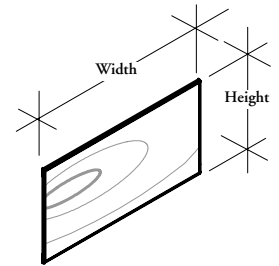

The Lateral Wood Fascia mounts to the Functional Lateral Screen Frame to provide a solid aesthetic finish.

WHAT'S INCLUDED

1 wood Fascia and attachment clips.

NOTES

Must be mounted onto a Functional Lateral Screen Frame (WWCFL), **cannot** be used on their own.

Additional posts are required for stability when mounting Wood Fascias. See application notes for Fascia Post Kit (WWCPK).

WWCLD Lateral Wood Fascia

PRODUCT OPTIONS

Application	Height	Depth of Worksurface	Width of Return (6" increments)	Screen Finish
D Depth only	13, 22	24, 30, 36	NA Not Applicable	Flintwood
R Return only		NA Not Applicable	24 - 60	

SAMPLE ORDER CODE

WWCLD D	13	30	NA	VZ
----------------	-----------	-----------	-----------	-----------

**DIMENSIONS
INCHES / MM**

H	Depth of Worksurface	Width of Return
13 / 330	24 / 610	n/a
13 / 330	30 / 762	n/a
13 / 330	36 / 914	n/a
22 / 559	24 / 610	n/a
22 / 559	30 / 762	n/a
22 / 559	36 / 914	n/a