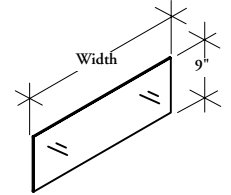

Add-On Lateral Screen – Glass mount to a 13" high Functional Screen to augment the height to a 51" high seated privacy.

WWCGL

Add-On Lateral Screen – Glass

WHAT'S INCLUDED

1 glass screen.

NOTES

Actual widths are sized to complement the corresponding Functional Lateral Screen widths, however, Add-On Screens are functionally interchangeable between spine and lateral when off-modularity is desired or when certain 3-way applications are used. (see application notes).

Cannot be mounted onto a Basic Spine Screen Frame (WWCVS) or Top Trim (WWCTT).

PRODUCT OPTIONS

Height	Width (6" increments)	Screen Finish
9	24 - 96	CL Clear FT Frost

SAMPLE ORDER CODE

WWCGL 9	84	CL
----------------	-----------	-----------

DIMENSIONS INCHES / MM

H	W
9 / 229	24 / 610
9 / 229	30 / 762
9 / 229	36 / 914
9 / 229	42 / 1067
9 / 229	48 / 1219
9 / 229	54 / 1372
9 / 229	60 / 1524
9 / 229	66 / 1676
9 / 229	72 / 1829
9 / 229	78 / 1981
9 / 229	84 / 2134
9 / 229	90 / 2286
9 / 229	96 / 2438