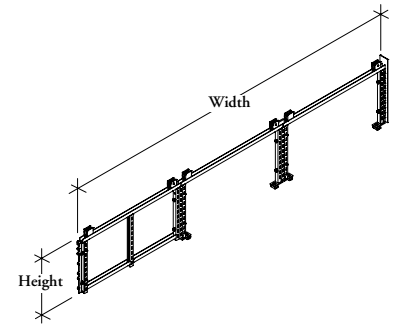

The Functional Spine Screen Frame is the main raw structure that mounts to the center Accessory Beam to provide privacy and functionality.

WHAT'S INCLUDED

2 or 4 vertical posts, horizontal rail and mounting brackets.

NOTES

Top Trims, End Trims and Fascias must be specified separately.

Frames over 48" wide will consist of two segments for added stability.

Screen Connectors (WWCVC) must be specified separately if Functional Spine Screen Frame (WWCFM) is to be connected to another Functional Spine Screen Frame (WWCFM) or Basic Spine Screen Frame (WWCVS) to create a continuous screen.

WWCFM Functional Spine Screen Frame

PRODUCT OPTIONS

Height	Width (6" increments)
13, 22	24 - 96

SAMPLE ORDER CODE

WWCFM 22	72

DIMENSIONS INCHES / MM

H	W
13 / 330	24 / 610
13 / 330	30 / 762
13 / 330	36 / 914
13 / 330	42 / 1067
13 / 330	48 / 1219
13 / 330	54 / 1372
13 / 330	60 / 1524
13 / 330	66 / 1676
13 / 330	72 / 1829
13 / 330	78 / 1981
13 / 330	84 / 2134
13 / 330	90 / 2286
13 / 330	96 / 2438
22 / 559	24 / 610
22 / 559	30 / 762
22 / 559	36 / 914
22 / 559	42 / 1067
22 / 559	48 / 1219
22 / 559	54 / 1372
22 / 559	60 / 1524
22 / 559	66 / 1676
22 / 559	72 / 1829
22 / 559	78 / 1981
22 / 559	84 / 2134
22 / 559	90 / 2286
22 / 559	96 / 2438

PRICING

239
255
273
296
311
359
400
407
439
452
458
471
481
254
273
288
314
332
383
427
436
471
483
492
505
517