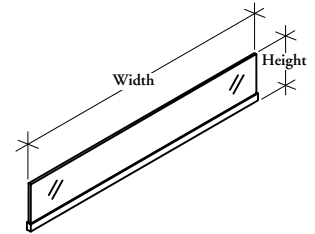

The Casual Glass Screen – 6mm attaches to the Accessory Beam or Thin Accessory Beam and provides translucent space division.

WWCCG

Casual Glass Screen – 6mm

WHAT'S INCLUDED

6mm glass screen, continuous metal attachment bracket and alignment clips.

NOTES

Glass is available in Clear, Frost or Double-Sided Satin finish and can be used on-module or off-module.

The glass thickness is 6mm.

PRODUCT OPTIONS

Height	Width (6" increments)	Screen Finish	Trim Finish
13, 22, 28	24 - 96	CL Clear FT Frost	Foundation Mica Accent

SAMPLE ORDER CODE

WWCCG 22	84	FB	74
-----------------	-----------	-----------	-----------

DIMENSIONS INCHES / MM

H	W
13 / 330	24 / 610
13 / 330	30 / 762
13 / 330	36 / 914
13 / 330	42 / 1067
13 / 330	48 / 1219
13 / 330	54 / 1372
13 / 330	60 / 1524
13 / 330	66 / 1676
13 / 330	72 / 1829
13 / 330	78 / 1981
13 / 330	84 / 2134
13 / 330	90 / 2286
13 / 330	96 / 2438
22 / 559	24 / 610
22 / 559	30 / 762
22 / 559	36 / 914
22 / 559	42 / 1067
22 / 559	48 / 1219
22 / 559	54 / 1372
22 / 559	60 / 1524
22 / 559	66 / 1676
22 / 559	72 / 1829
22 / 559	78 / 1981
22 / 559	84 / 2134
22 / 559	90 / 2286
22 / 559	96 / 2438

DIMENSIONS INCHES / MM

H	W
28 / 711	24 / 610
28 / 711	30 / 762
28 / 711	36 / 914
28 / 711	42 / 1067
28 / 711	48 / 1219
28 / 711	54 / 1372
28 / 711	60 / 1524
28 / 711	66 / 1676
28 / 711	72 / 1829
28 / 711	78 / 1981
28 / 711	84 / 2134
28 / 711	90 / 2286
28 / 711	96 / 2438