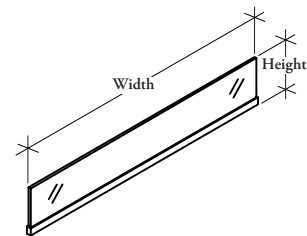

The Casual Glass Screen – 6mm attaches to the Accessory Beam or Thin Accessory Beam and provides translucent space division.

WWCCG

Casual Glass Screen – 6mm

WHAT'S INCLUDED

6mm glass screen, continuous metal attachment bracket and alignment clips.

NOTES

Glass is available in Clear or Frost finish and can be used on-module or off-module.

The glass thickness is 6mm.

PRODUCT OPTIONS

Height	Width (6" increments)	Screen Finish	Trim Finish
13, 22, 28	24 - 96	CL Clear FT Frost	Foundation Mica Accent

SAMPLE ORDER CODE

WWCCG 22	84	FB	74
-----------------	-----------	-----------	-----------

**DIMENSIONS
INCHES / MM**

H	W
13 / 330	24 / 610
13 / 330	30 / 762
13 / 330	36 / 914
13 / 330	42 / 1067
13 / 330	48 / 1219
13 / 330	54 / 1372
13 / 330	60 / 1524
13 / 330	66 / 1676
13 / 330	72 / 1829
13 / 330	78 / 1981
13 / 330	84 / 2134
13 / 330	90 / 2286
13 / 330	96 / 2438
22 / 559	24 / 610
22 / 559	30 / 762
22 / 559	36 / 914
22 / 559	42 / 1067
22 / 559	48 / 1219
22 / 559	54 / 1372
22 / 559	60 / 1524
22 / 559	66 / 1676
22 / 559	72 / 1829
22 / 559	78 / 1981
22 / 559	84 / 2134
22 / 559	90 / 2286
22 / 559	96 / 2438

**DIMENSIONS
INCHES / MM**

H	W
28 / 711	24 / 610
28 / 711	30 / 762
28 / 711	36 / 914
28 / 711	42 / 1067
28 / 711	48 / 1219
28 / 711	54 / 1372
28 / 711	60 / 1524
28 / 711	66 / 1676
28 / 711	72 / 1829
28 / 711	78 / 1981
28 / 711	84 / 2134
28 / 711	90 / 2286
28 / 711	96 / 2438