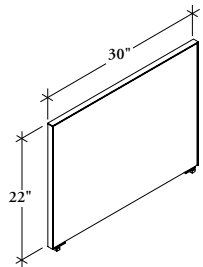

casual space division

WWCCF

Fabric Casual Screen

The Framed Fabric Casual Screen provides casual privacy and space division.

WHAT'S INCLUDED

1 fabric screen, continuous metal attachment bracket.

NOTES

Fabric will be applied in the railroad direction in select Panel and Upholstery fabrics, please refer to the Teknion Textiles Program Guide.

PRODUCT OPTIONS

Height	Width (6" increments)	Screen Finish	Trim Finish
13, 22, 28	24 - 72	P Panel Fabrics U Upholstery Fabrics	Foundation Mica Accent

SAMPLE ORDER CODE

WWCCF 22	60	U204	74
-----------------	-----------	-------------	-----------

INCHES / MM

H	W
13 / 330	24 / 610
13 / 330	30 / 762
13 / 330	36 / 914
13 / 330	42 / 1067
13 / 330	48 / 1219
13 / 330	54 / 1372
13 / 330	60 / 1524
13 / 330	66 / 1676
13 / 330	72 / 1829
22 / 590	24 / 610
22 / 559	30 / 762
22 / 559	36 / 914
22 / 559	42 / 1067
22 / 559	48 / 1219
22 / 559	54 / 1372
22 / 559	60 / 1524
22 / 559	66 / 1676
22 / 559	72 / 1829