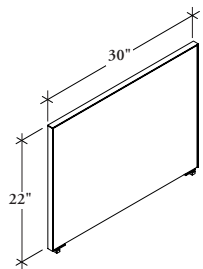

casual space division

WWCCF

Fabric Casual Screen

The Framed Fabric Casual Screen provides casual privacy and space division.

WHAT'S INCLUDED

1 fabric screen, continuous metal attachment bracket.

NOTES

Fabric will be applied in the railroad direction in select Panel and Upholstery fabrics, please refer to the Teknion Textiles Program Guide.

PRODUCT OPTIONS

Height	Width (6" increments)	Screen Finish	Trim Finish
13, 22, 28	24 - 72	P Panel Fabrics U Upholstery Fabrics	Foundation Mica Accent

SAMPLE ORDER CODE

WWCCF 22	60	U204	74
----------	----	------	----

DIMENSIONS INCHES / MM

H	W
13 / 330	24 / 610
13 / 330	30 / 762
13 / 330	36 / 914
13 / 330	42 / 1067
13 / 330	48 / 1219
13 / 330	54 / 1372
13 / 330	60 / 1524
13 / 330	66 / 1676
13 / 330	72 / 1829
22 / 590	24 / 610
22 / 559	30 / 762
22 / 559	36 / 914
22 / 559	42 / 1067
22 / 559	48 / 1219
22 / 559	54 / 1372
22 / 559	60 / 1524
22 / 559	66 / 1676
22 / 559	72 / 1829