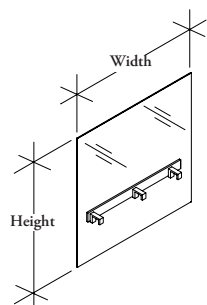

casual space division

W W C B G S

Glass End Gable Overlay – Single-Sided – 6mm

End Gable Overlay Screens- Single-Sided – 6mm mount directly to the bench frame structure to create a physical separation between the bench and the corridor in a single-sided bench application.

WHAT'S INCLUDED

1 6mm glass screen, 2 brackets, hardware and bumpers.

NOTES

Glass Screens extend below the worksurface to Modesty Height (15" from the floor).

Single-Sided Screens are handed. Handedness is from the users perspective.

Handedness	Height	Width	Glass Finish	Bracket & Rail Finish
L Left	13 42" High Datum	24, 30, 36	CL Clear	Foundation Mica Accent
R Right	22 51" High Datum		FT Frost	

SAMPLE ORDER CODE

WWCBGS R	13	30	FT	74
----------	----	----	----	----

DIMENSIONS INCHES / MM

H	W
42 / 1067	30 / 762
42 / 1067	36 / 914
42 / 1067	42 / 1067
51 / 1295	30 / 762
51 / 1295	36 / 914
51 / 1295	42 / 1067

PRICING

Clear	Frost
372	738
421	846
479	959
386	886
443	1014
503	1151