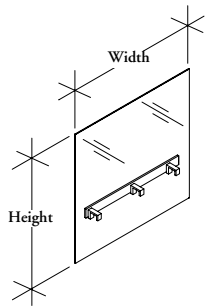

casual space division

W W C B G S

Glass End Gable Overlay – Single-Sided – 6mm

End Gable Overlay Screens- Single-Sided – 6mm mount directly to the bench frame structure to create a physical separation between the bench and the corridor in a single-sided bench application.

WHAT'S INCLUDED

1 6mm glass screen, 2 brackets, hardware and bumpers.

NOTES

Glass Screens extend below the worksurface to Modesty Height (15" from the floor).

Single-Sided Screens are handed. Handedness is from the users perspective.

Handedness	Height	Width	Glass Finish	Bracket & Rail Finish
L Left	13 42" High Datum	24, 30, 36	CL Clear	Foundation Mica Accent
R Right	22 51" High Datum		FT Frost	

SAMPLE ORDER CODE

WWCBGS R	13	30	FT	74
----------	----	----	----	----

DIMENSIONS INCHES / MM

H	W
42 / 1067	30 / 762
42 / 1067	36 / 914
42 / 1067	42 / 1067
51 / 1295	30 / 762
51 / 1295	36 / 914
51 / 1295	42 / 1067

PRICING

Clear	Frost
308	612
351	700
399	795
322	735
369	841
419	954