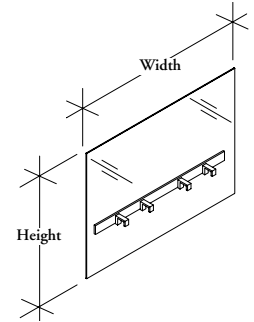

End Gable Overlay Screens – Double-Sided – 6mm mount directly to the bench frame structure to create a physical separation between the bench and the corridor in a double-sided bench application.

WHAT'S INCLUDED

1 6mm glass screen, 4 brackets (2 for a 36" depth option), hardware and bumpers.

NOTES

Glass Screens extend below the worksurface to Modesty Height (15" from the floor).

Glass End Gable Overlay Screens must be specified the same as the depth of the Gable onto which they are being mounted. It **cannot** overhang 6" as with the Solid Screens.

Glass thickness is 6mm.

W W C B G D
Glass End Gable Overlay – Double-Sided – 6mm

PRODUCT OPTIONS

Height	Width (12" increments)	Glass Finish	Bracket & Rail Finish
13 42" High Datum	36 - 72	CL Clear	Foundation Mica Accent
22 51" High Datum		FT Frost	

SAMPLE ORDER CODE

WWCBGD 13	60	FT	74
------------------	-----------	-----------	-----------

**DIMENSIONS
INCHES / MM**

H	W
42 / 1067	36 / 914
42 / 1067	48 / 1219
42 / 1067	60 / 1524
42 / 1067	72 / 1829

PRICING