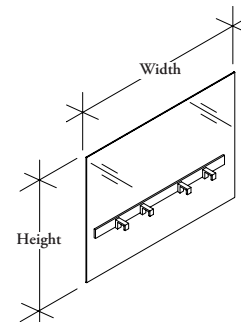

End Gable Overlay Screens – Double-Sided – 6mm mount directly to the bench frame structure to create a physical separation between the bench and the corridor in a double-sided bench application.

WHAT'S INCLUDED

1 6mm glass screen, 4 brackets (2 for a 36" depth option), hardware and bumpers.

NOTES

Glass Screens extend below the worksurface to Modesty Height (15" from the floor).

Glass End Gable Overlay Screens must be specified the same as the depth of the Gable onto which they are being mounted. It **cannot** overhang 6" as with the Solid Screens.

Glass thickness is 6mm.

W W C B G D
Glass End Gable Overlay – Double-Sided – 6mm

PRODUCT OPTIONS

Height	Width (12" increments)	Glass Finish	Bracket & Rail Finish
13 42" High Datum	36 - 72	CL Clear	Foundation Mica Accent
22 51" High Datum		FT Frost	

SAMPLE ORDER CODE

WWCBGD 13	60	FT	74
------------------	-----------	-----------	-----------

**DIMENSIONS
INCHES / MM**

H	W
42 / 1067	36 / 914
42 / 1067	48 / 1219
42 / 1067	60 / 1524
42 / 1067	72 / 1829
51 / 1295	36 / 914
51 / 1295	48 / 1219
51 / 1295	60 / 1524
51 / 1295	72 / 1829