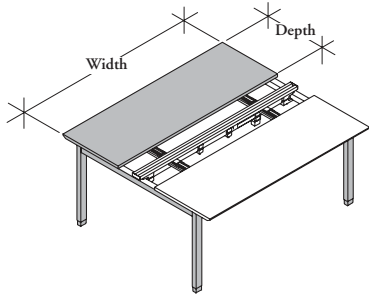

M W W R S Sliding Worksurface

The Sliding Worksurface provides easy access to power & data.

WHAT'S INCLUDED

- 1 worksurface (Single-Sided Frame)
- 2 worksurfaces (Double-Sided Frame)

NOTES

Includes Sliding Worksurface Kit.

Wires can be managed along the entire back edge of the worksurface via a 1cm wire gap when the worksurface is in the closed position.

PRODUCT OPTIONS

Style	Depth	Width	Worksurface Finish	Paint Finish
D For Double-Sided Frame	06 60cm	10 100cm	Melamine (Zone 1 & 2)	Foundation
S For Single-Sided Frame	07 70cm	12 120cm	Natural Veneer (Zone 2)	Mica
	08 80cm	14 140cm	Source Laminate (Zone 3)	Accent
	16 160cm	18 180cm	Foundation Laminate (Zone 3)	European Accent (Zone 2)
	18 180cm	20 200cm		
	20 200cm			

SAMPLE ORDER CODE

MWWRS D	06	16	E5	60
----------------	-----------	-----------	-----------	-----------

DIMENSIONS CODE / CM

D	W
06 / 60	10 / 100
06 / 60	12 / 120
06 / 60	14 / 140
06 / 60	16 / 160
06 / 60	18 / 180
06 / 60	20 / 200
07 / 70	10 / 100
07 / 70	12 / 120
07 / 70	14 / 140
07 / 70	16 / 160
07 / 70	18 / 180
07 / 70	20 / 200
08 / 80	10 / 100
08 / 80	12 / 120
08 / 80	14 / 140
08 / 80	16 / 160
08 / 80	18 / 180
08 / 80	20 / 200