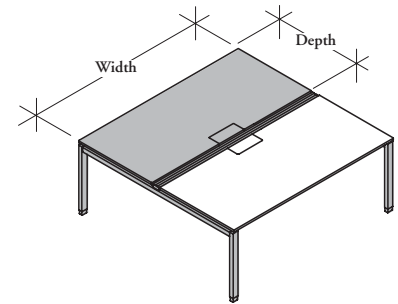

The Power Cut Out Worksurface comes with a rectangular cut out and power access door for access to power and data.

WHAT'S INCLUDED

1 worksurface with 30.5cm by 12.5cm cut out at the center of the worksurface's back edge.

NOTES

Includes power access door.

Wires can be managed along the entire back edge of the worksurface via a 1cm wire gap.

M W W W R P Power Cut Out Worksurface

PRODUCT OPTIONS

Style	Depth	Width	Worksurface Finish	Door Finish	Trim Finish
D For Double-Sided Frame	06 60cm	10 100cm	Melamine (Zone 1 & 2)	Foundation	Foundation
	07 70cm	12 120cm	Natural Veneer (Zone 2)	Mica	Mica
S For Single-Sided Frame	08 80cm	14 140cm	Source Laminate (Zone 3)	Accent	Accent
		16 160cm	Foundation Laminate (Zone 3)	European Accent (Zone 2)	European Accent (Zone 2)
		18 180cm			
		20 200cm			
		24 240cm			

I73

SAMPLE ORDER CODE

MWWWRP D	06	16	E5	74	74
----------	----	----	----	----	----

DIMENSIONS CODE / CM

D	W
06 / 60	10 / 100
06 / 60	12 / 120
06 / 60	14 / 140
06 / 60	16 / 160
06 / 60	18 / 180
06 / 60	20 / 200
06 / 60	24 / 240
07 / 70	10 / 100
07 / 70	12 / 120
07 / 70	14 / 140
07 / 70	16 / 160
07 / 70	18 / 180
07 / 70	20 / 200
07 / 70	24 / 240
08 / 80	10 / 100
08 / 80	12 / 120
08 / 80	14 / 140
08 / 80	16 / 160
08 / 80	18 / 180
08 / 80	20 / 200
08 / 80	24 / 240